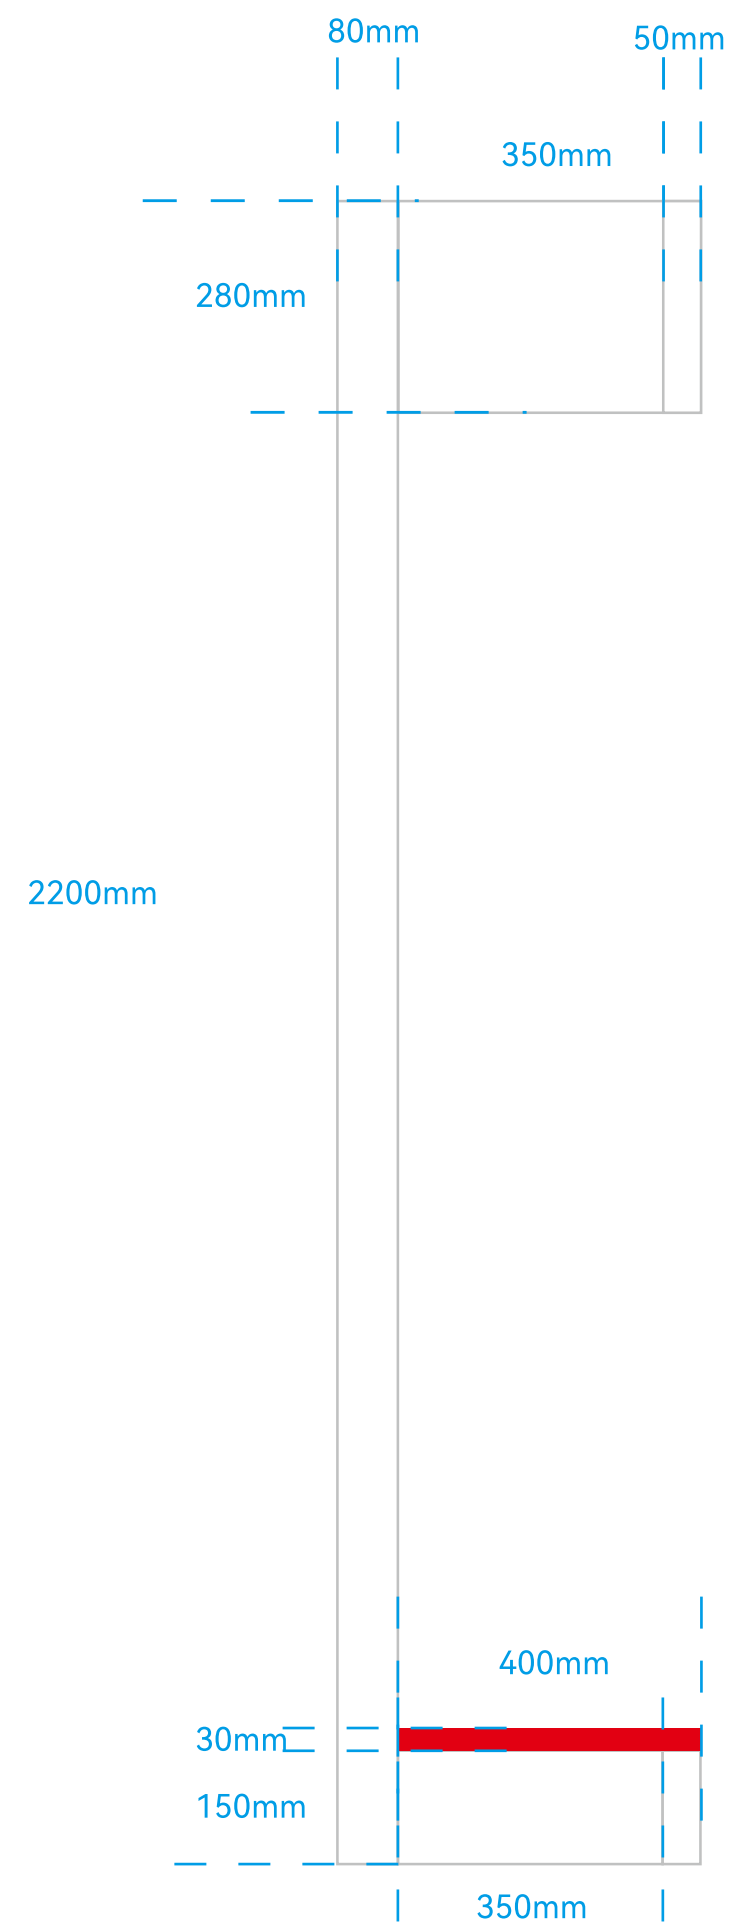

正视图//Front View