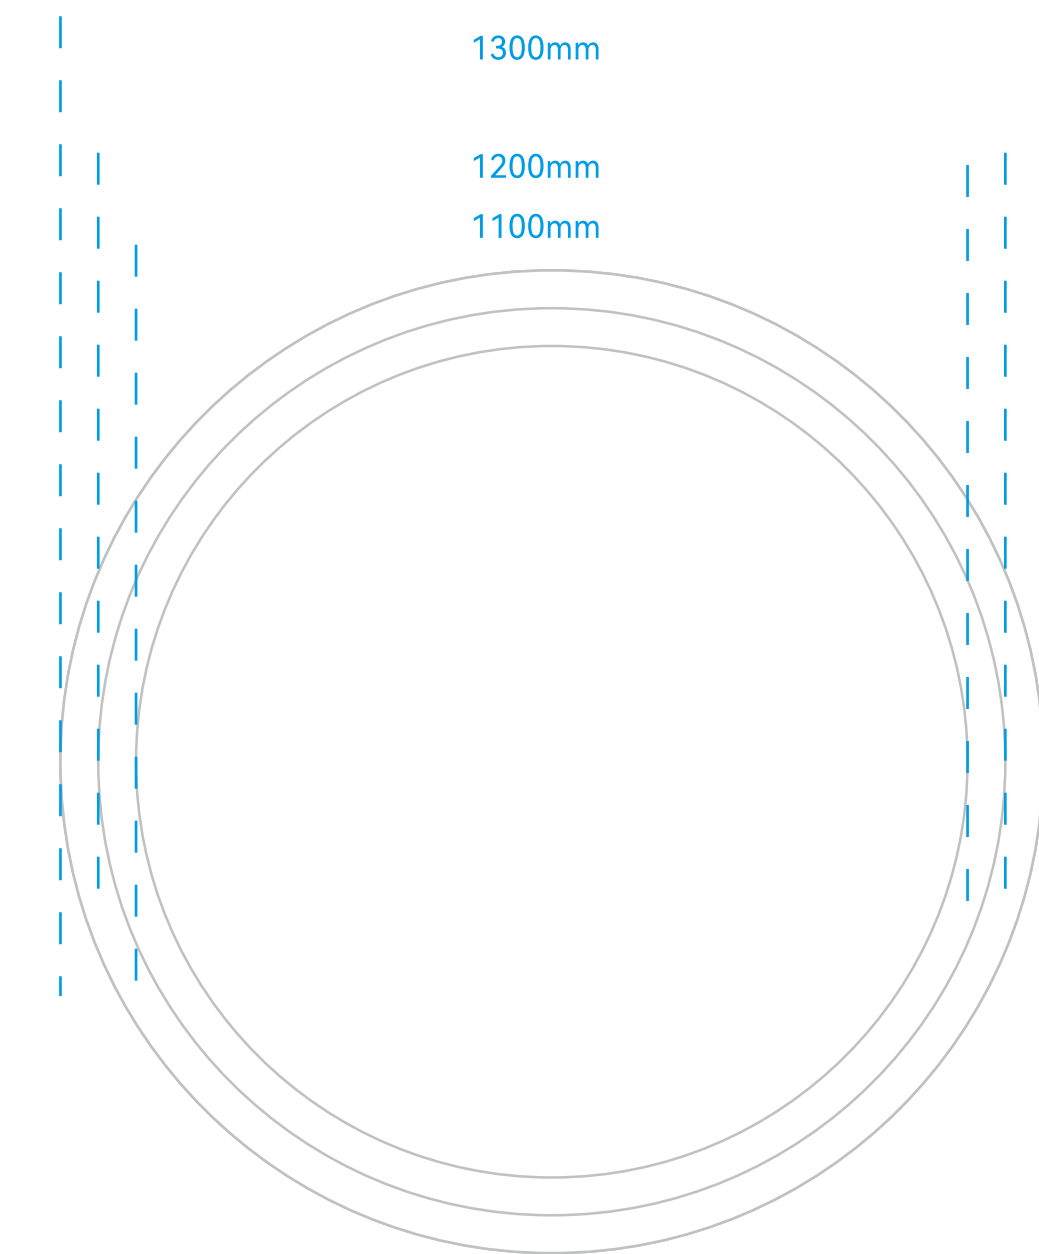

顶视图/Top View