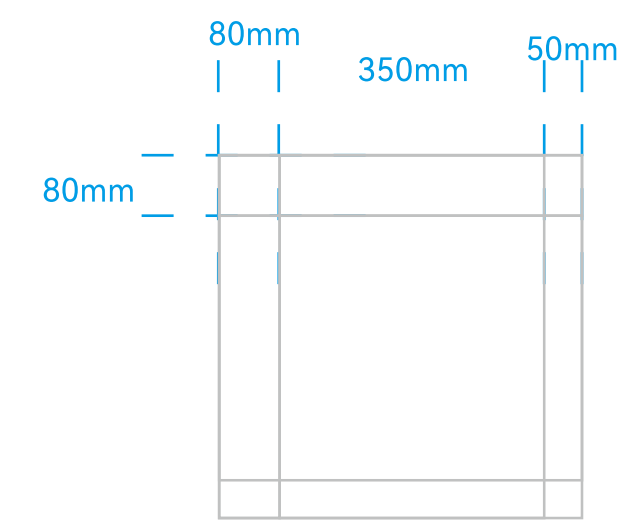

顶视图/Top View