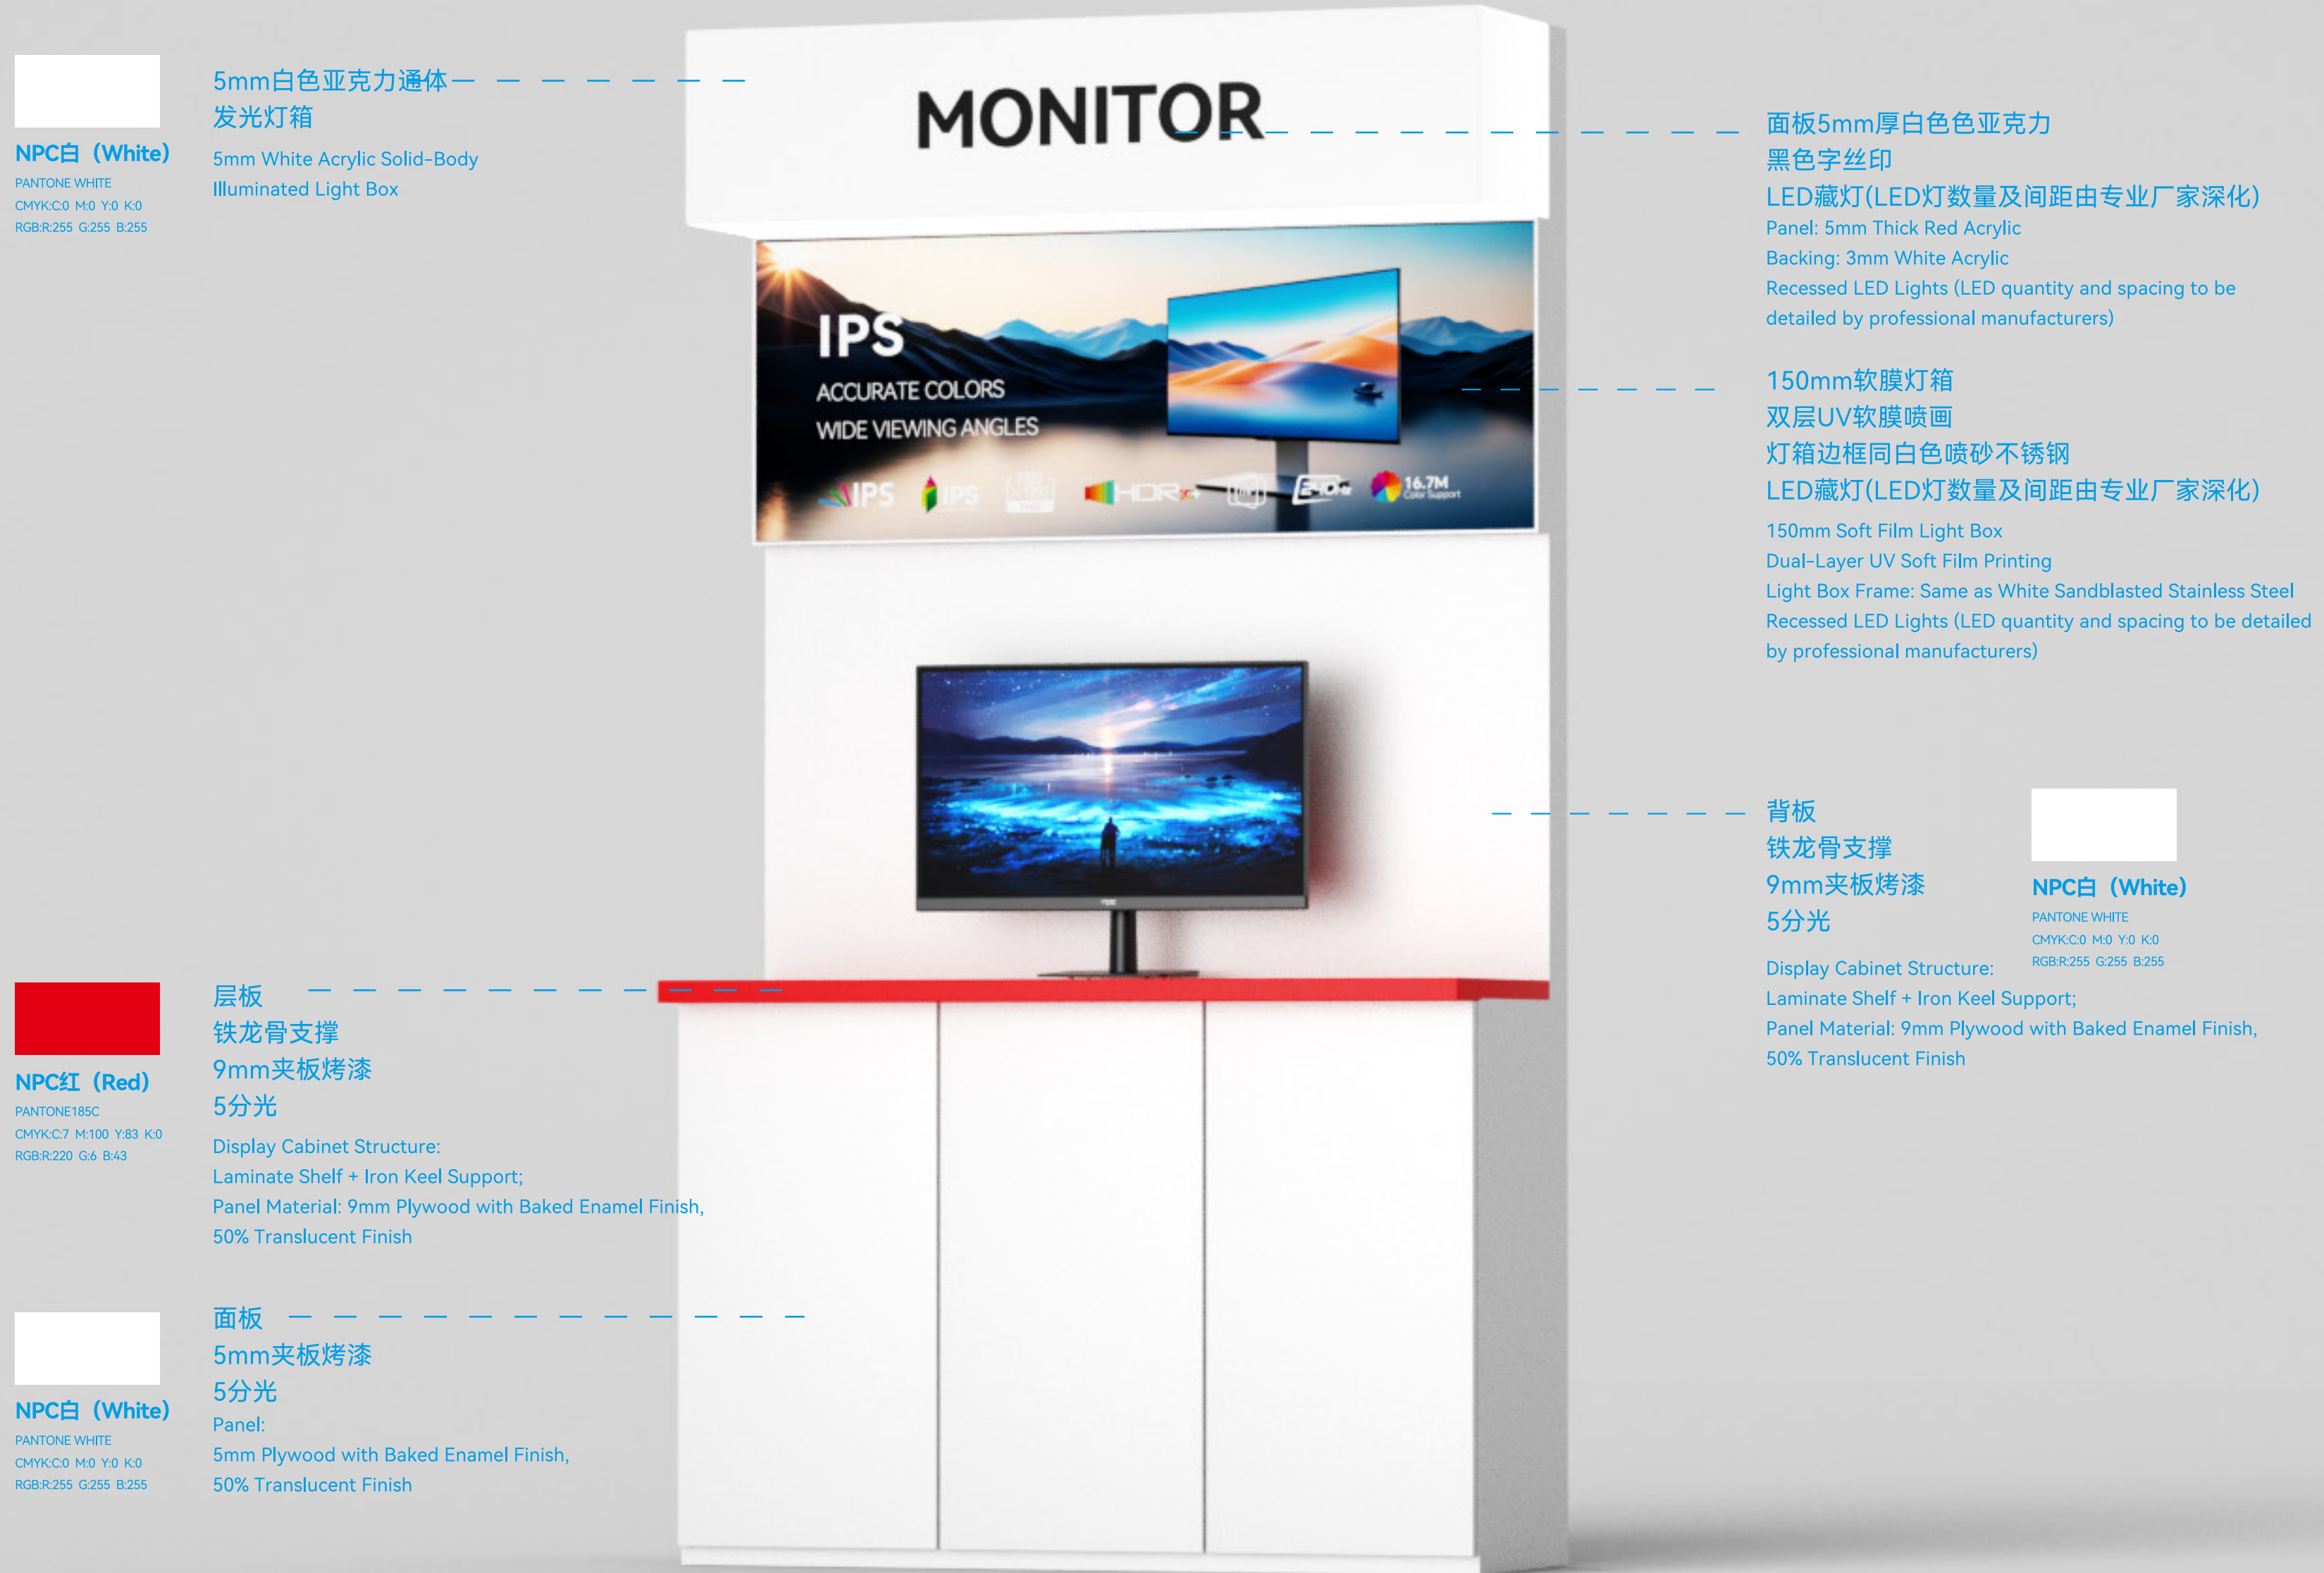

NPC白 (White)
PANTONE WHITE
CMYK:C0 M:0 Y:0 K:0
RGB:R:255 G:255 B:255

5mm白色亚克力通体
发光灯箱
5mm White Acrylic Solid-Body
Illuminated Light Box

MONITOR

面板5mm厚白色亚克力
黑色字丝印
LED藏灯(LED灯数量及间距由专业厂家深化)
Panel: 5mm Thick Red Acrylic
Backing: 3mm White Acrylic
Recessed LED Lights (LED quantity and spacing to be detailed by professional manufacturers)

NPC黑 (Black)
PANTONE Black
CMYK:C0 M:0 Y:0 K:100
RGB:R:0 G:0 B:0

NPC白 (White)
PANTONE WHITE
CMYK:C0 M:0 Y:0 K:0
RGB:R:255 G:255 B:255

150mm软膜灯箱
双层UV软膜喷画
灯箱边框同白色喷砂不锈钢
LED藏灯(LED灯数量及间距由专业厂家深化)
150mm Soft Film Light Box
Dual-Layer UV Soft Film Printing
Light Box Frame: Same as White Sandblasted Stainless Steel
Recessed LED Lights (LED quantity and spacing to be detailed by professional manufacturers)

背板
铁龙骨支撑
9mm夹板烤漆
5分光

NPC白 (White)
PANTONE WHITE
CMYK:C0 M:0 Y:0 K:0
RGB:R:255 G:255 B:255

NPC红 (Red)
PANTONE185C
CMYK:C7 M:100 Y:83 K:0
RGB:R:220 G:6 B:43

层板
铁龙骨支撑
9mm夹板烤漆
5分光
Display Cabinet Structure:
Laminate Shelf + Iron Keel Support;
Panel Material: 9mm Plywood with Baked Enamel Finish,
50% Translucent Finish

Display Cabinet Structure:
Laminate Shelf + Iron Keel Support;
Panel Material: 9mm Plywood with Baked Enamel Finish,
50% Translucent Finish

NPC白 (White)
PANTONE WHITE
CMYK:C0 M:0 Y:0 K:0
RGB:R:255 G:255 B:255

面板
5mm夹板烤漆
5分光
Panel:
5mm Plywood with Baked Enamel Finish,
50% Translucent Finish