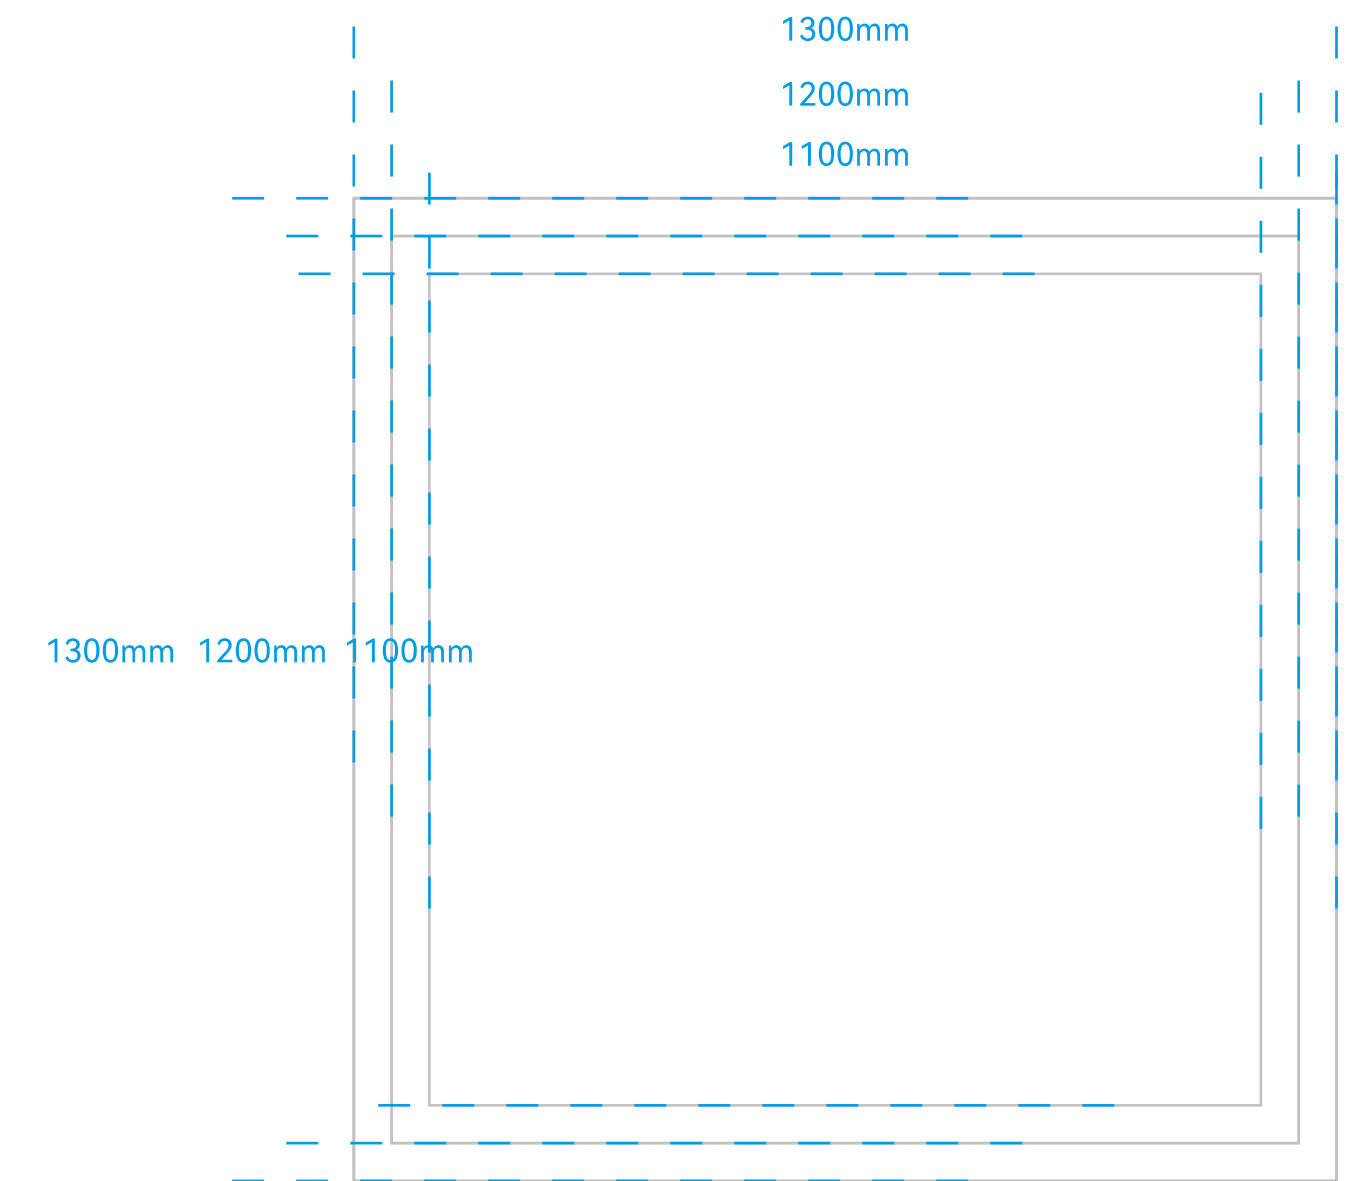

顶视图/Top View