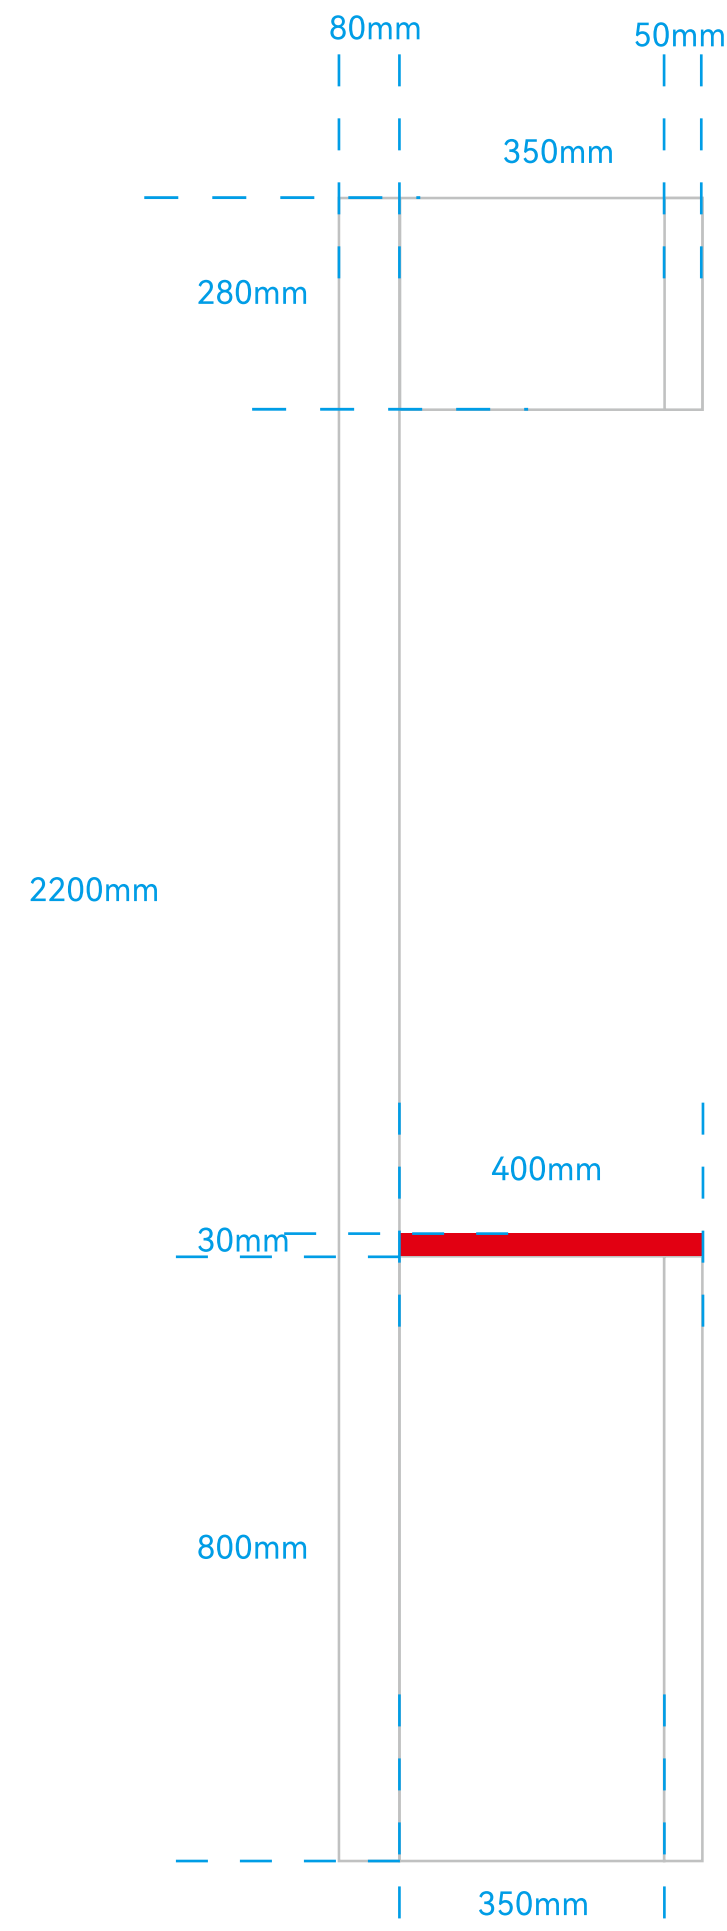

正视图//Front View

侧视图/Side View

顶视图/Top View

NPC白 (White)

PANTONE WHITE
CMYK:C0 M:0 Y:0 K:0
RGB:R:255 G:255 B:255

5mm白色亚克力通体
发光灯箱

5mm White Acrylic Solid-Body
Illuminated Light Box

背板
铁龙骨支撑
9mm夹板烤漆
5分光