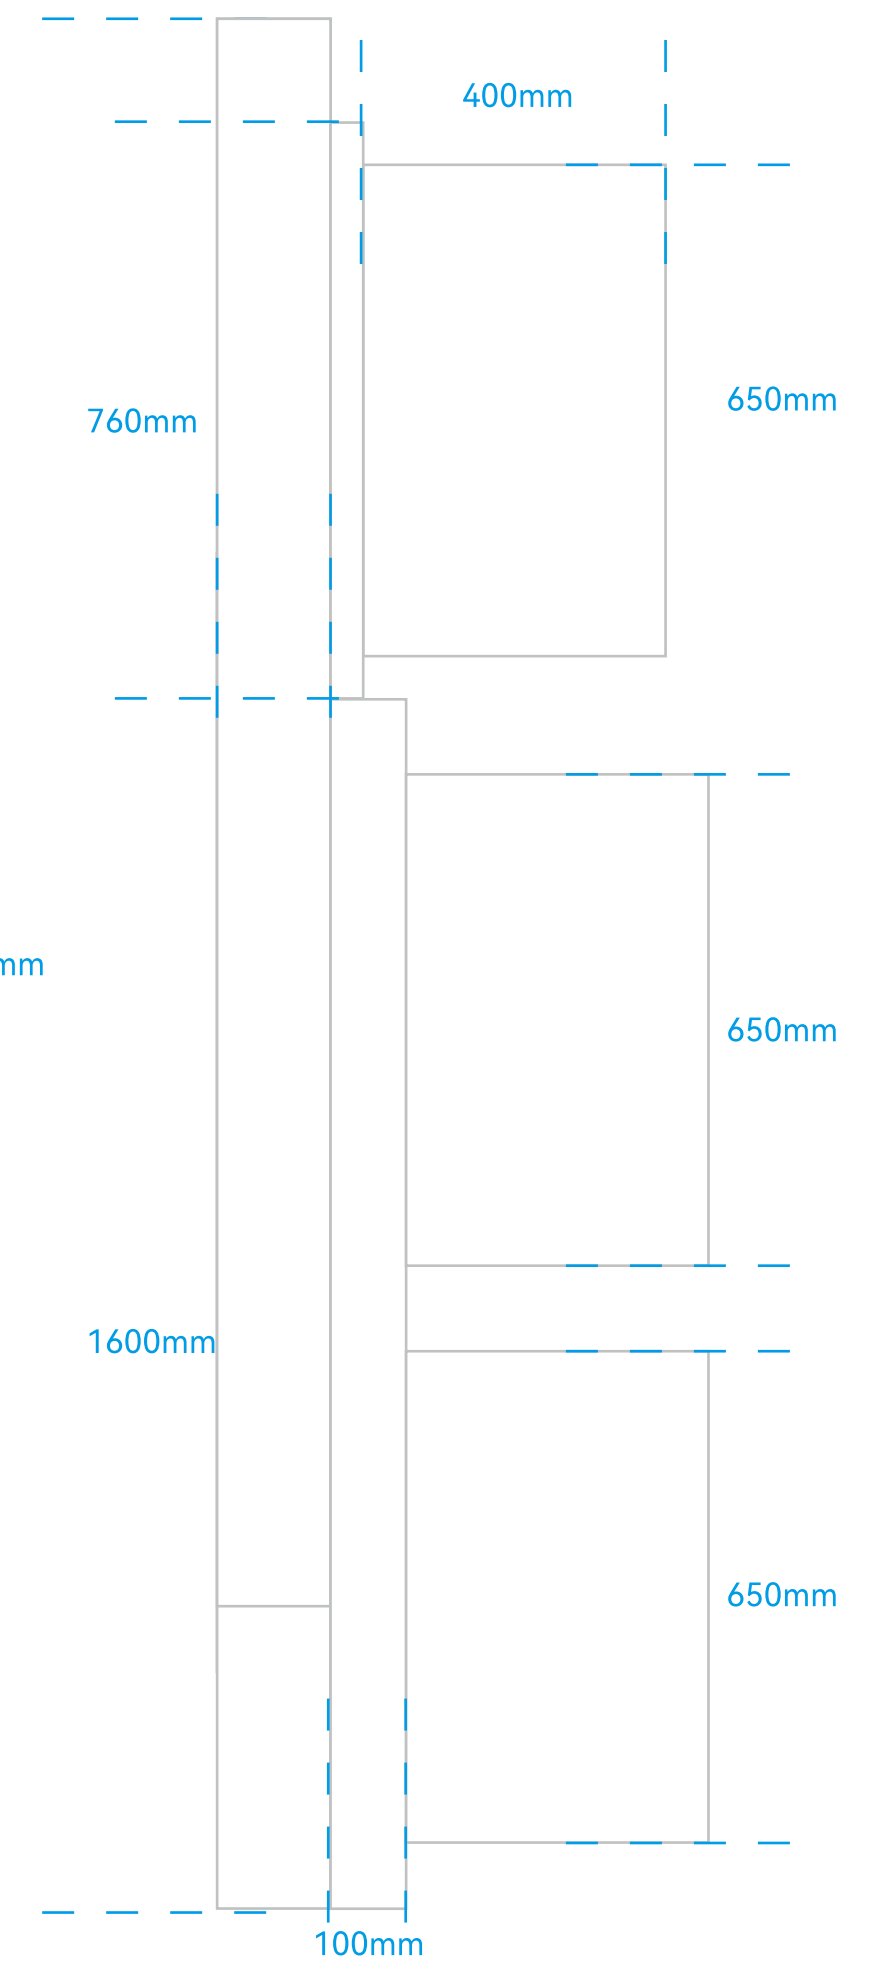

NPC白 (White)
PANTONE WHITE
CMYK:C:0 M:0 Y:0 K:0
RGB:R:255 G:255 B:255

小字: 即时贴割字
Small Text:
Vinyl Cut Lettering

www.npc-cn.com

正视图//Front View

侧视图/Side View

顶视图/Top View

NPC红 (Red)
PANTONE185C
CMYK:C:7 M:100 Y:83 K:0
RGB:R:220 G:6 B:43