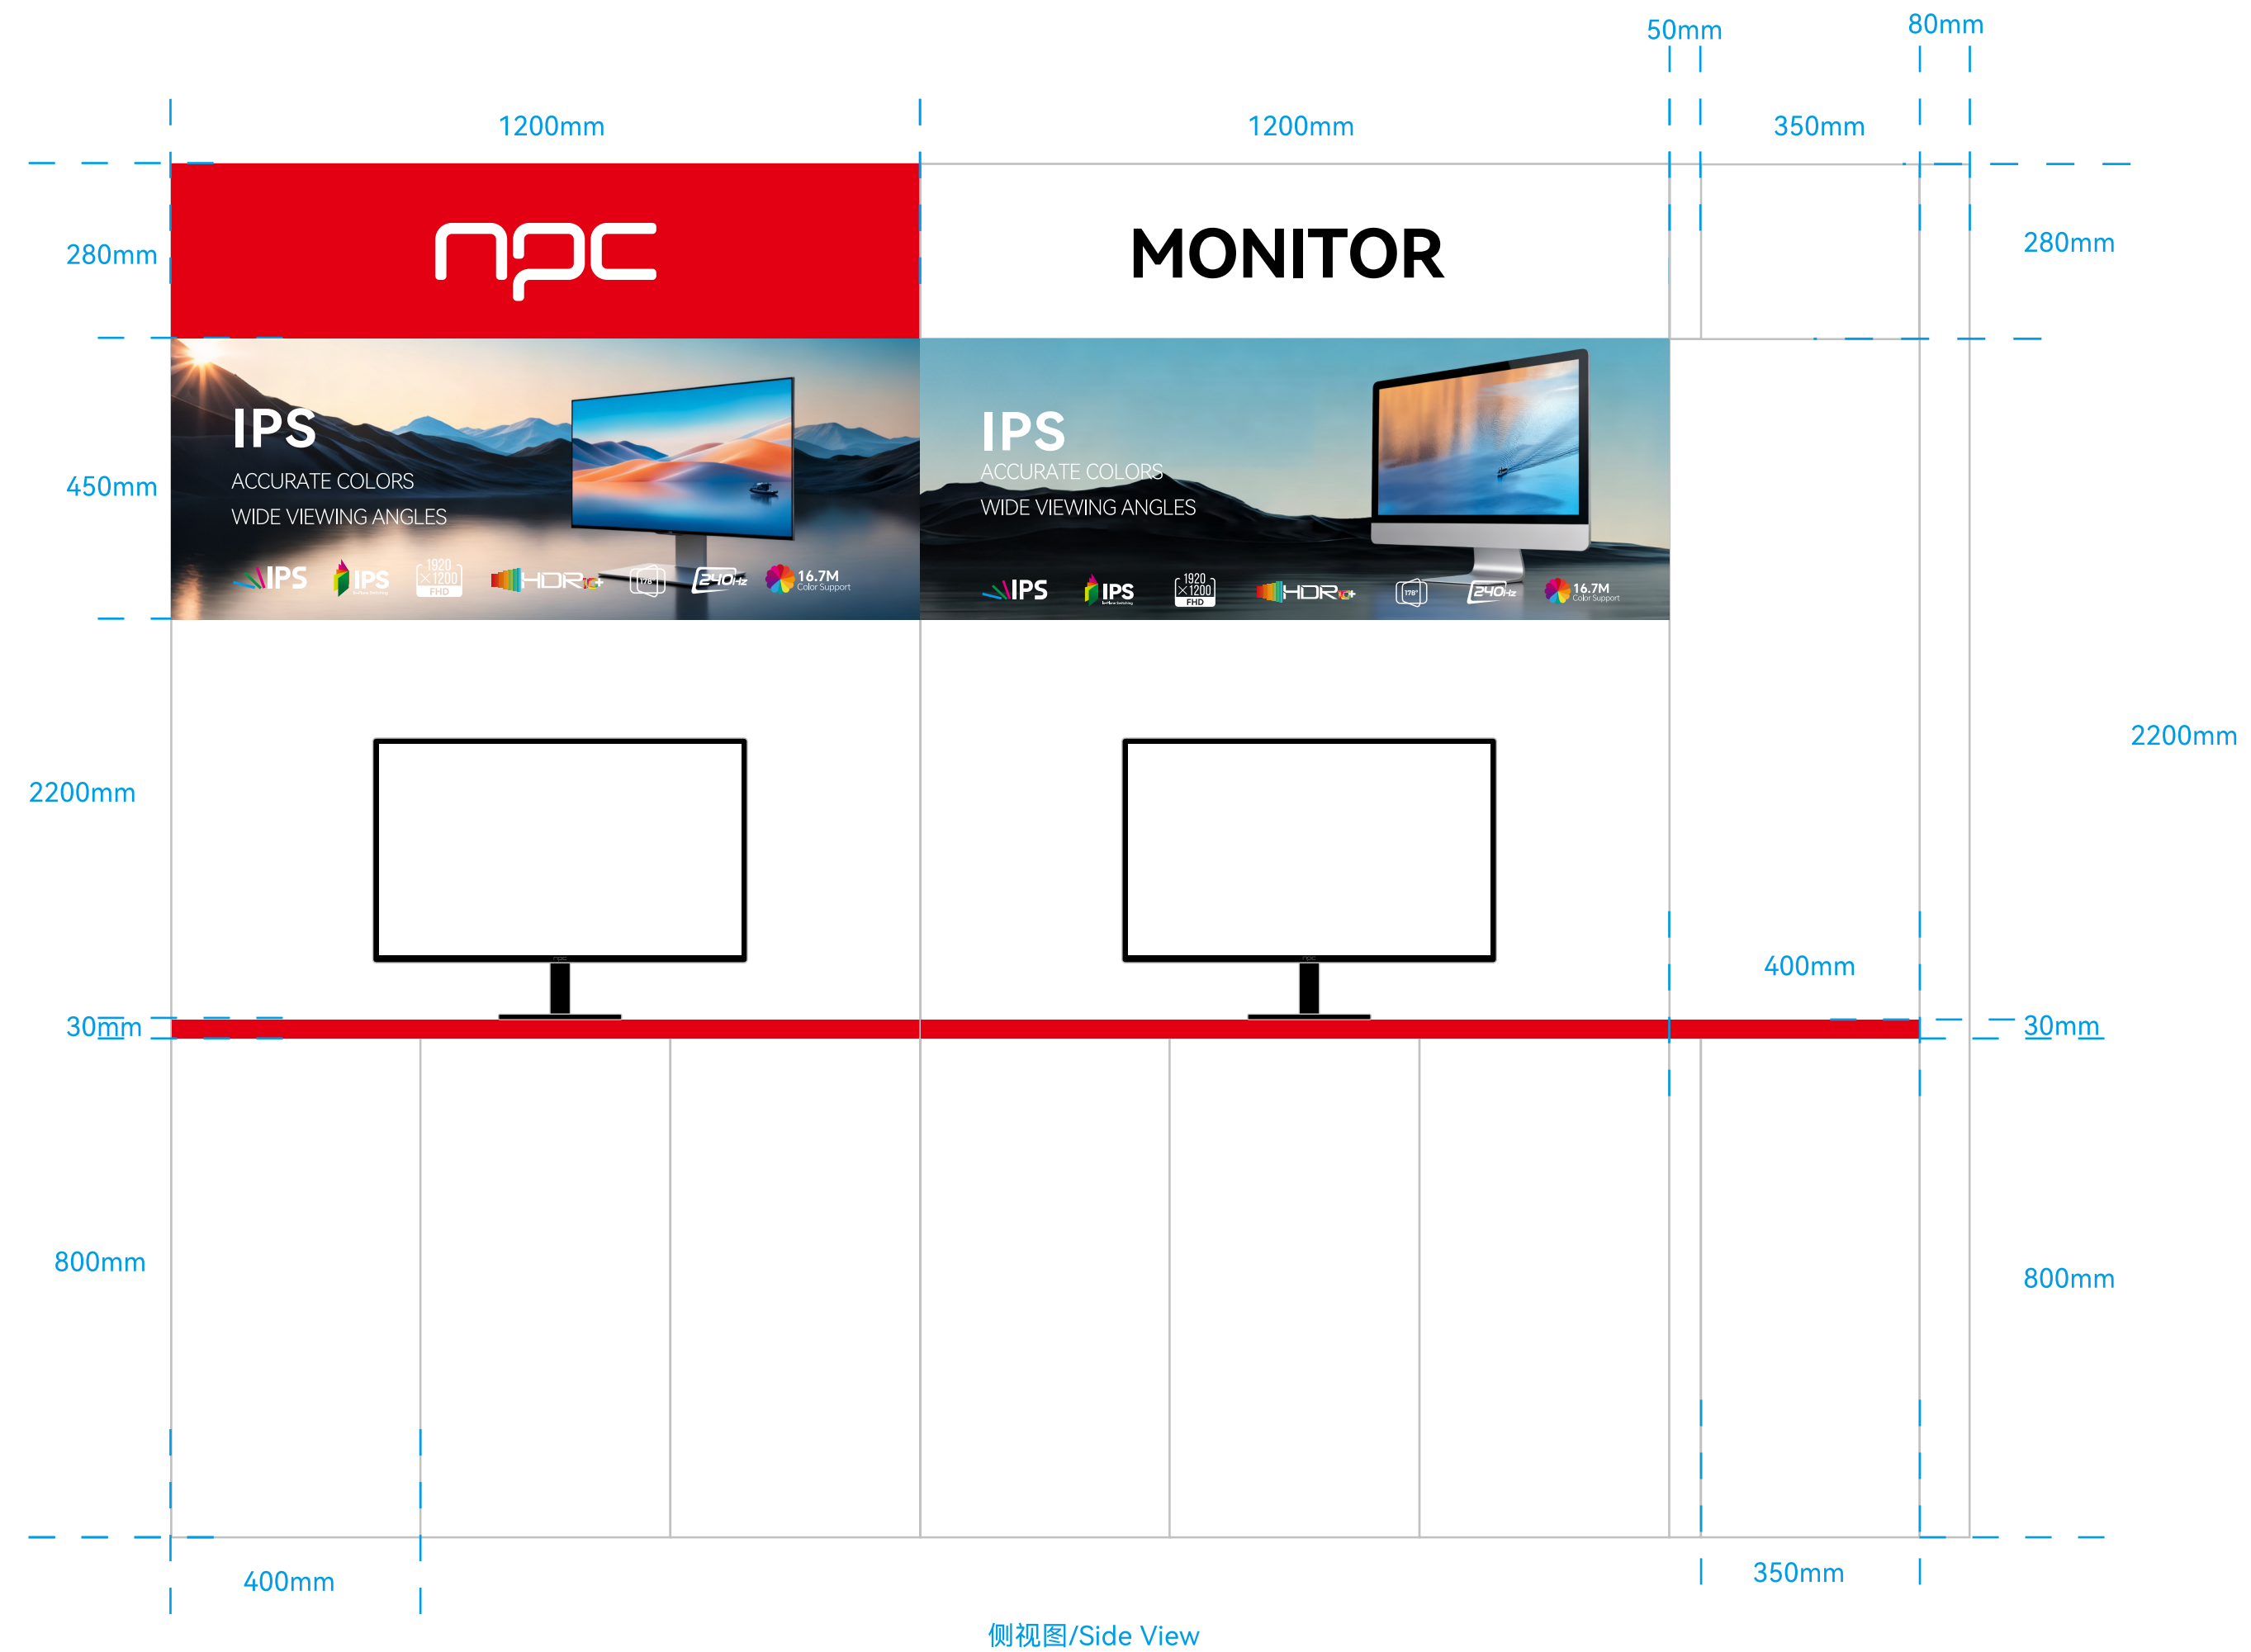

Display Cabinet Structure:
Laminate Shelf + Iron Keel Support;
Panel Material: 9mm Plywood
with Baked Enamel Finish,
50% Translucent Finish

正视图//Front View

NPC白 (White)
PANTONE WHITE
CMYK:C0 M0 Y0 K0
RGB:R:255 G:255 B:255