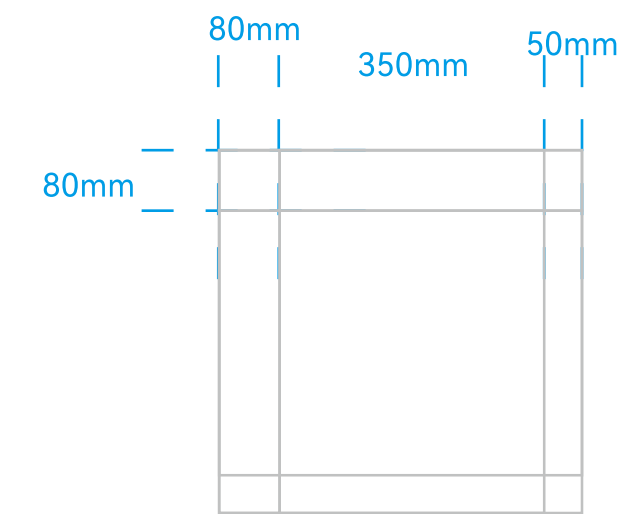

正视图//Front View

侧视图/Side View

顶视图/Top View

NPC白 (White)

PANTONE WHITE
CMYK:C0 M:0 Y:0 K:0
RGB:R:255 G:255 B:255

5mm白色亚克力通体
发光灯箱

5mm White Acrylic Solid-Body
Illuminated Light Box

背板
铁龙骨支撑
9mm夹板烤漆
5分光