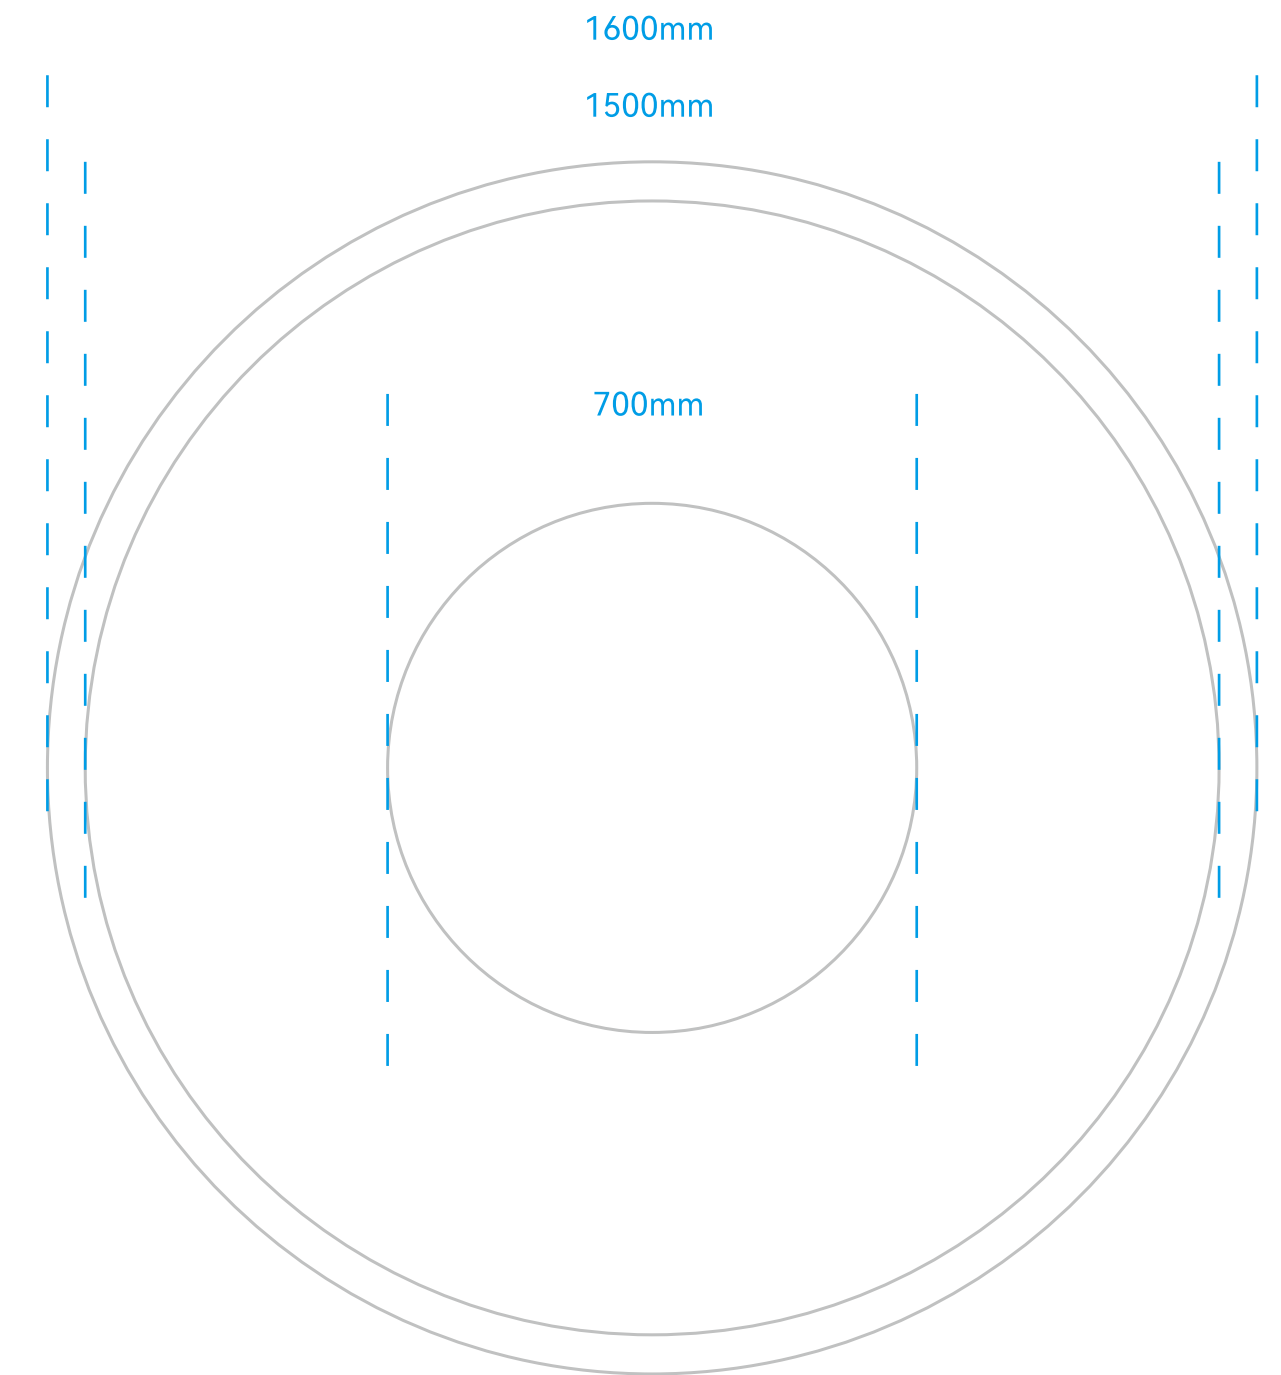

顶视图/Top View