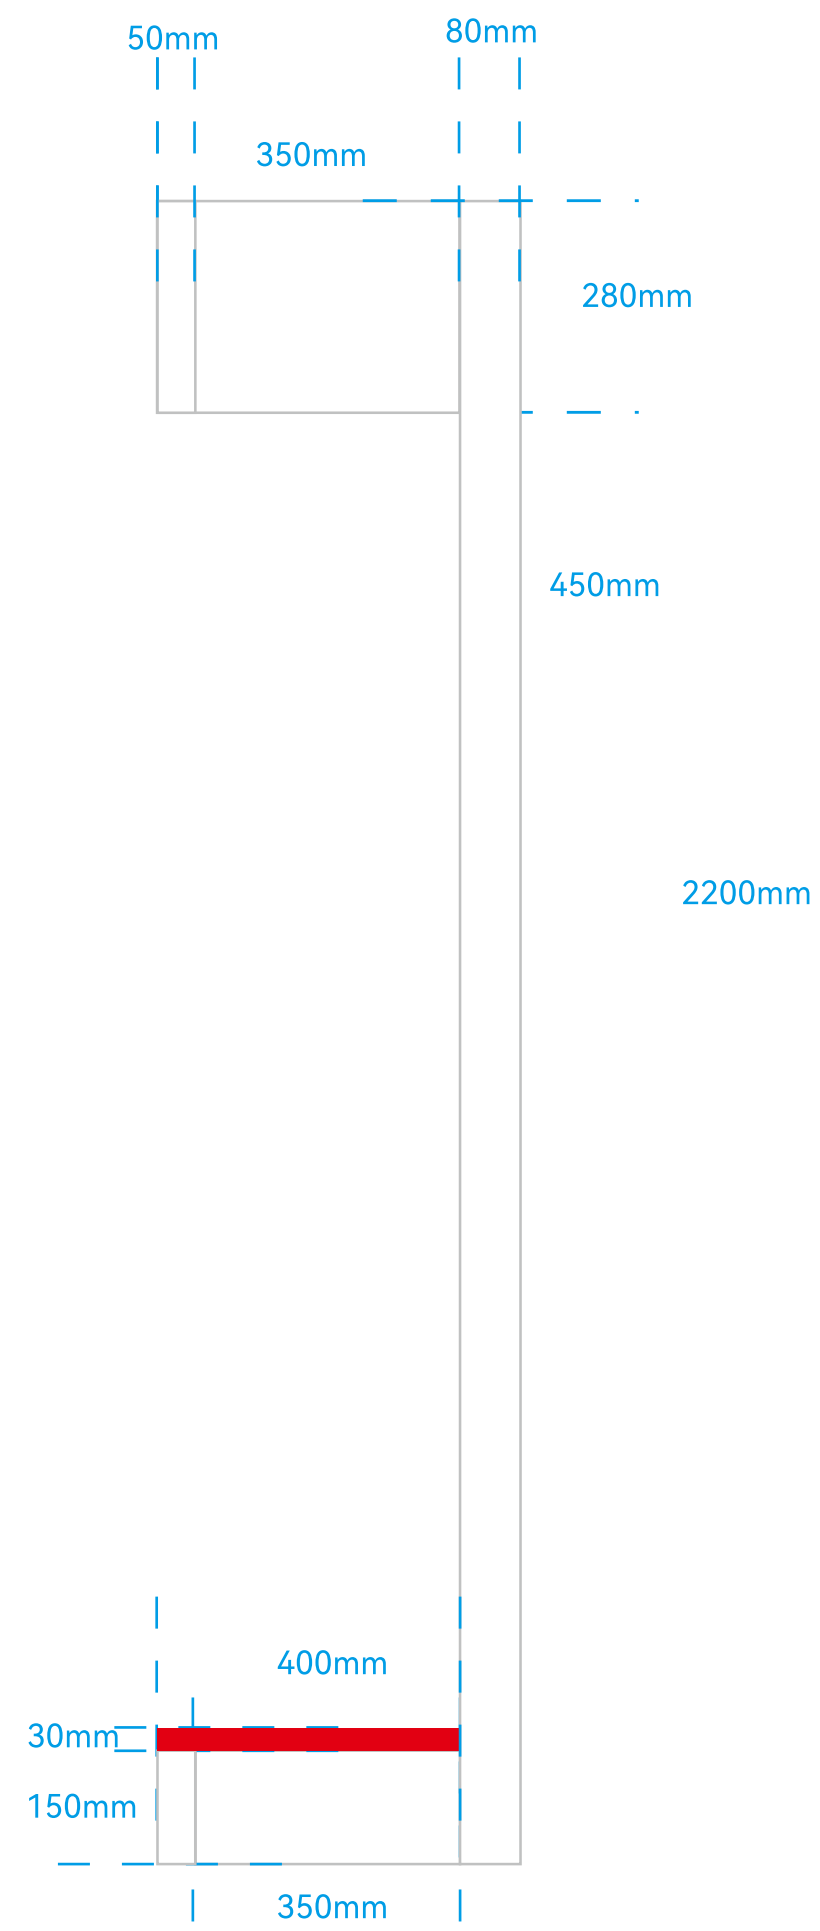

侧视图/Side View