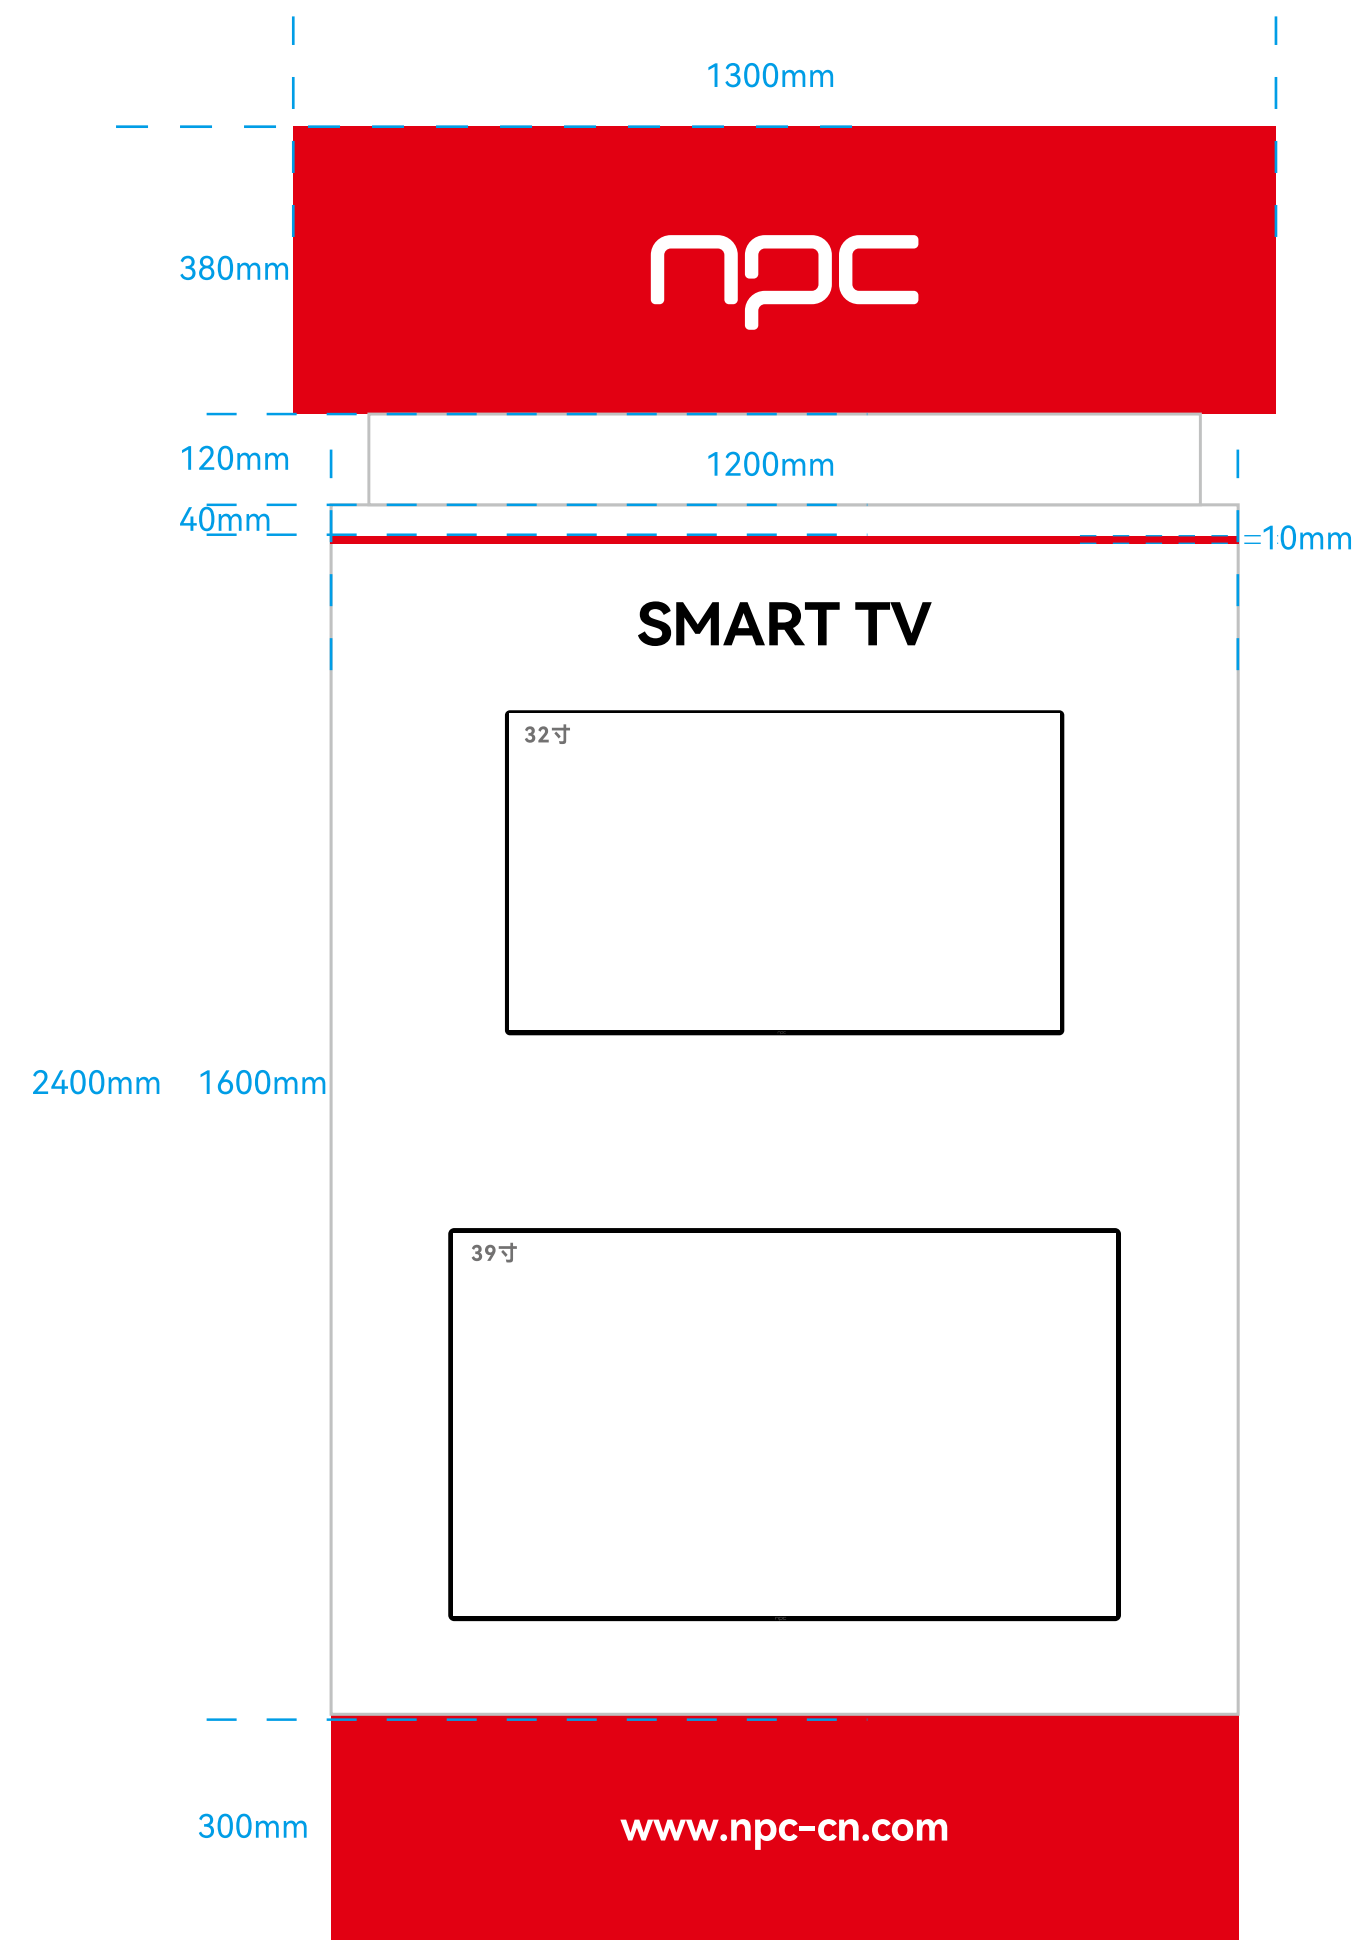

正视图//Front View