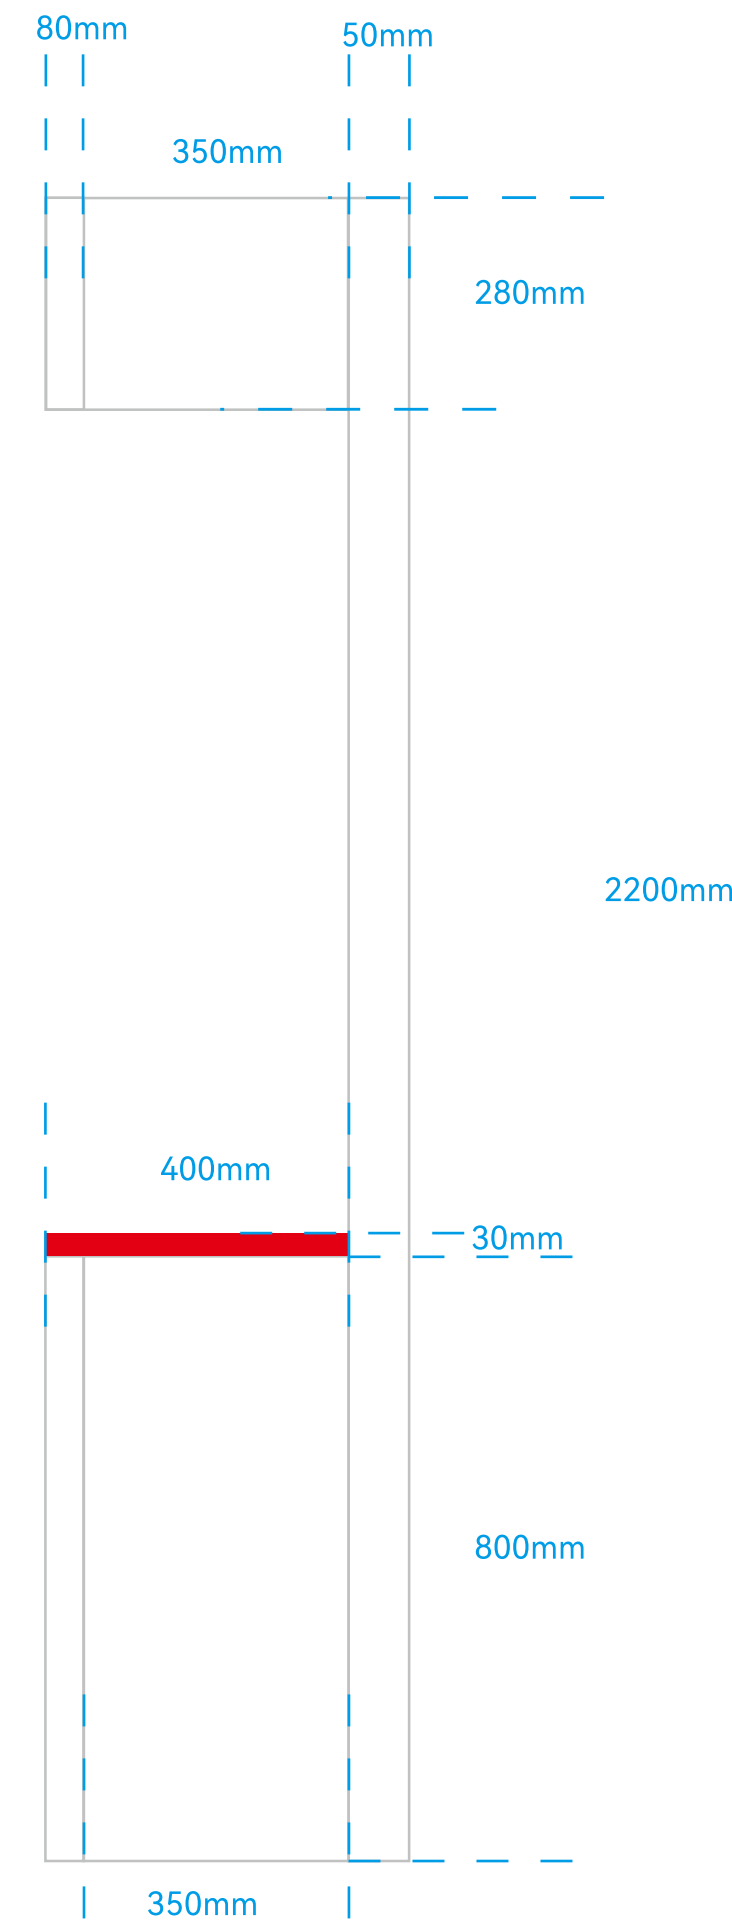

正视图//Front View

侧视图/Side View

顶视图/Top View

NPC白 (White)

PANTONE WHITE
CMYK:C0 M:0 Y:0 K:0
RGB:R:255 G:255 B:255

5mm白色亚克力通体
发光灯箱

5mm White Acrylic Solid-Body
Illuminated Light Box

背板
铁龙骨支撑
9mm夹板烤漆
5分光