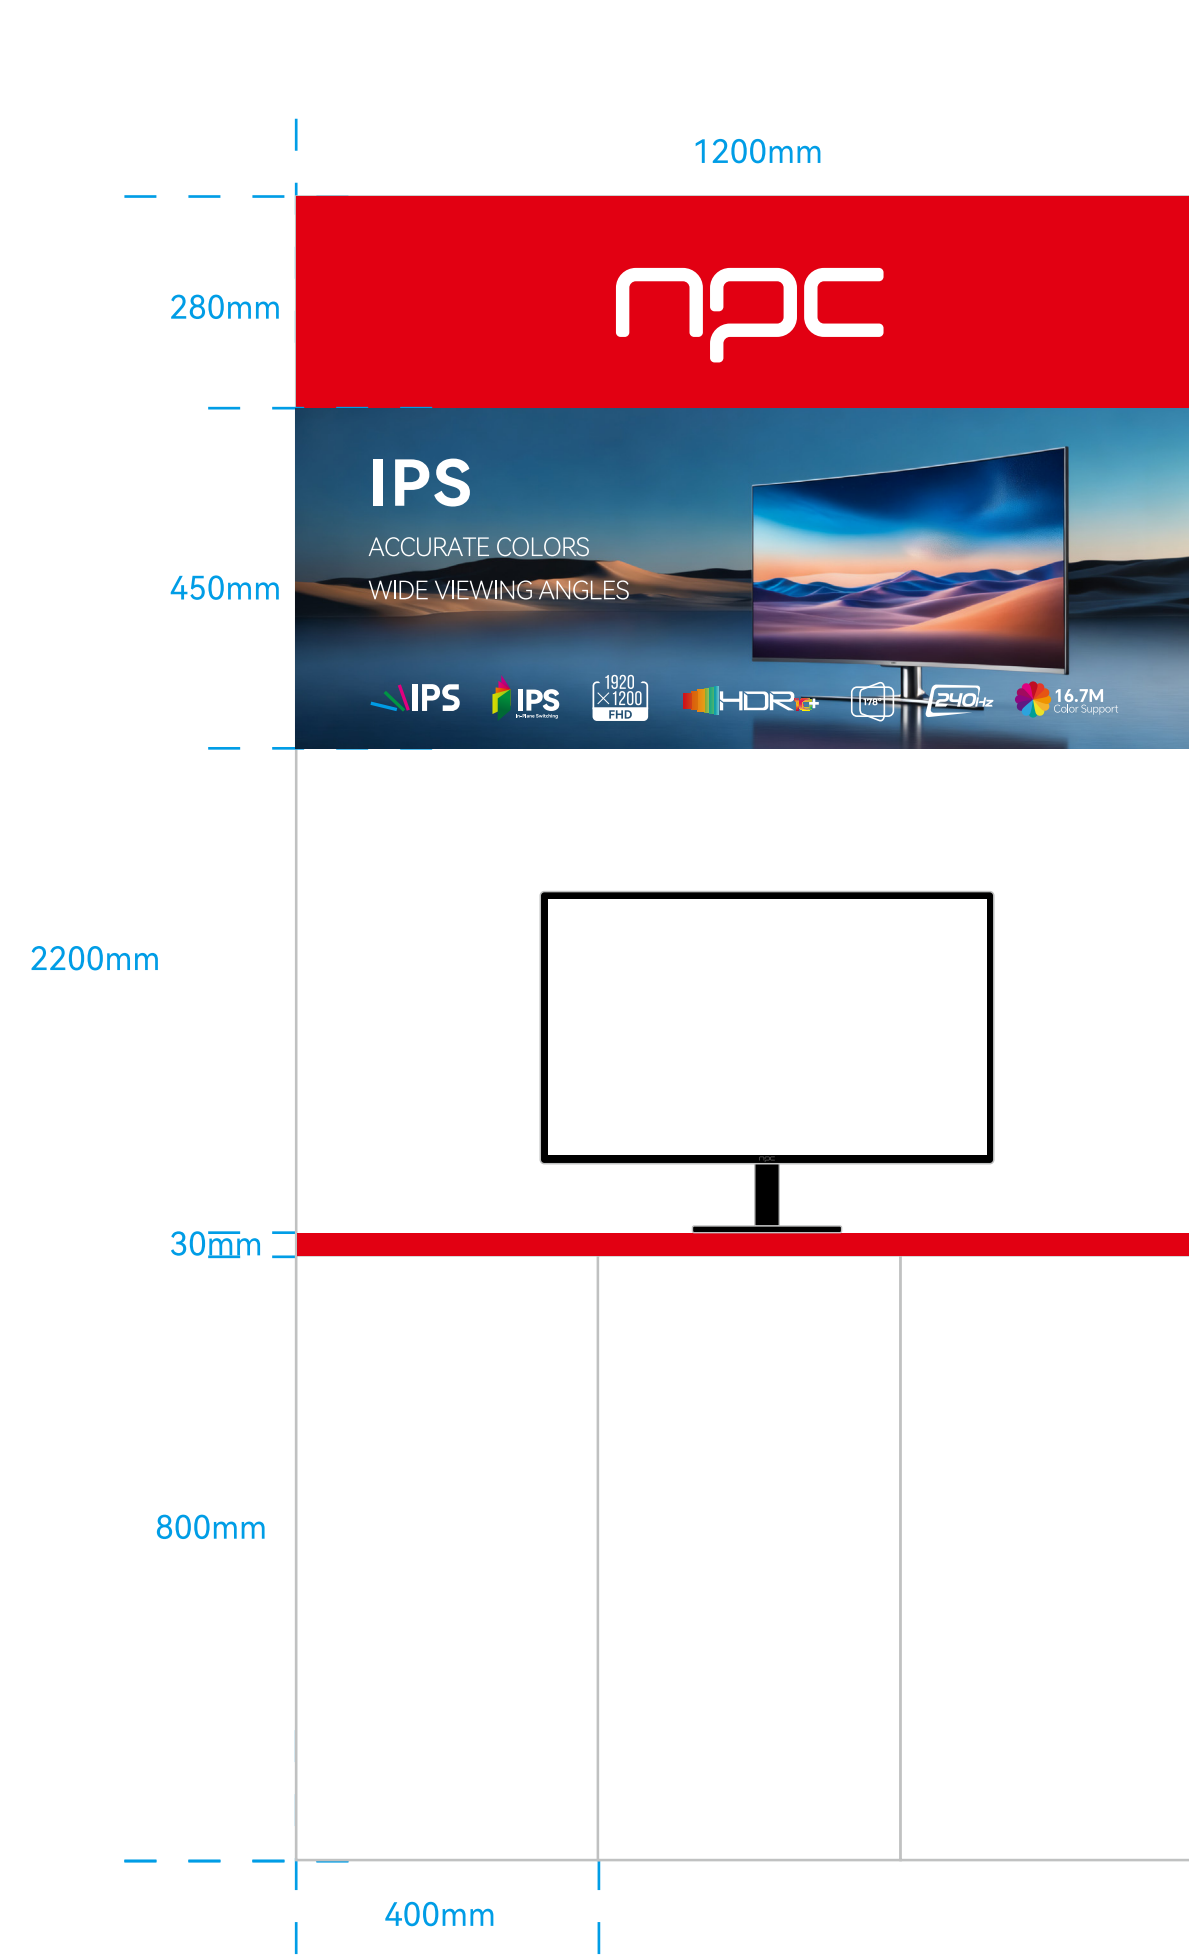

正视图//Front View