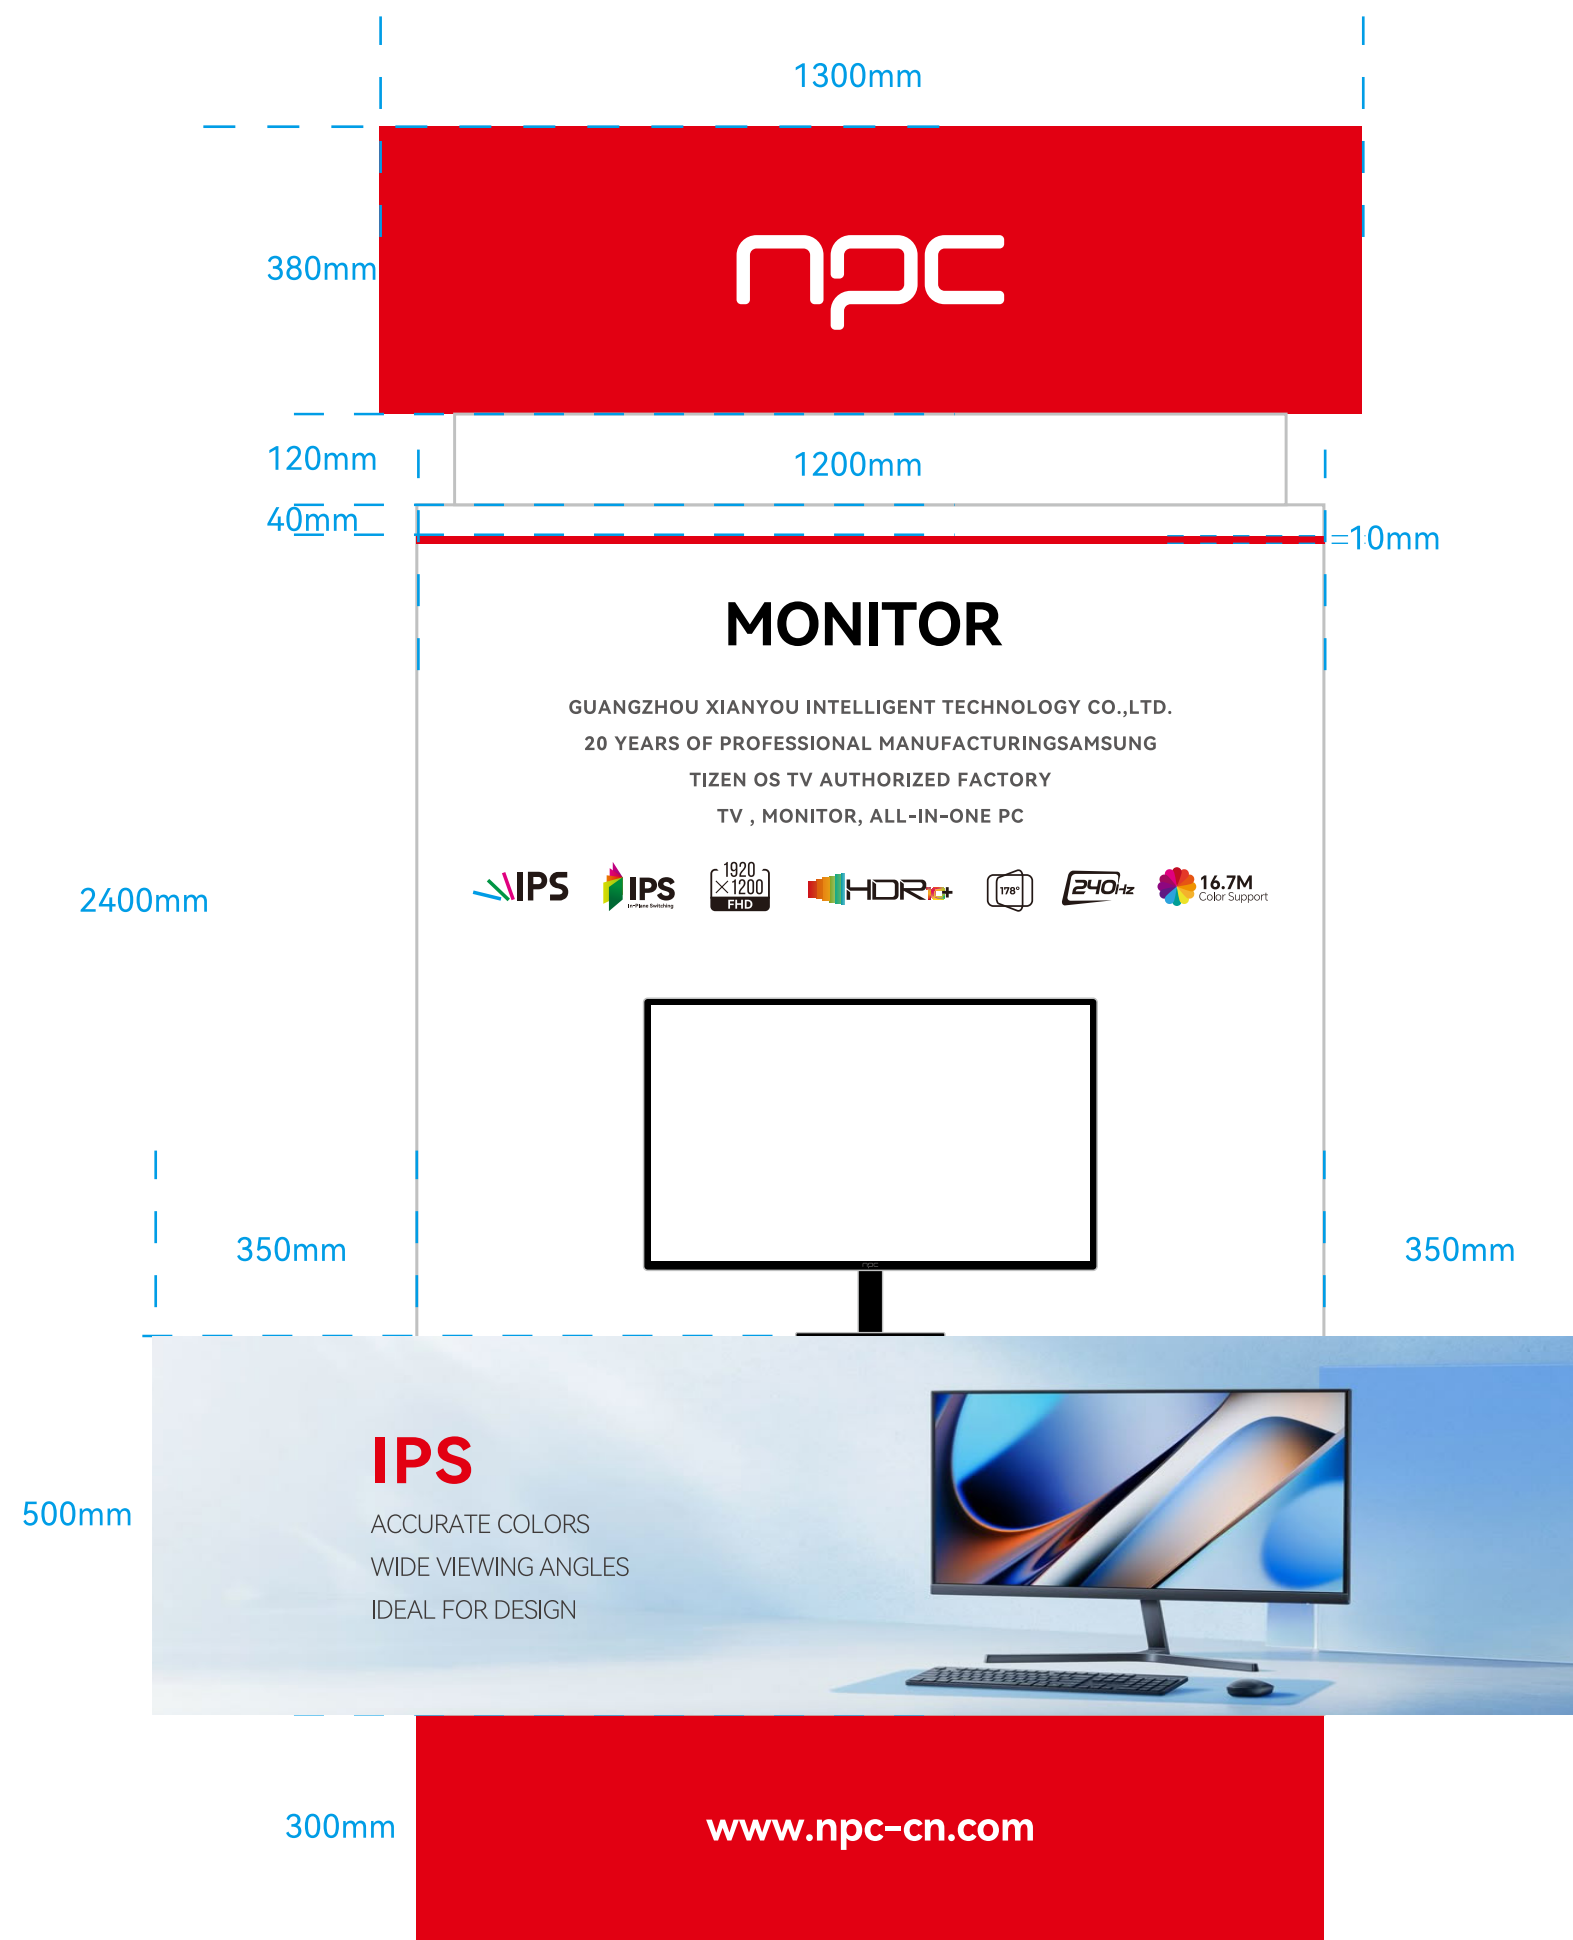

侧视图/Side View