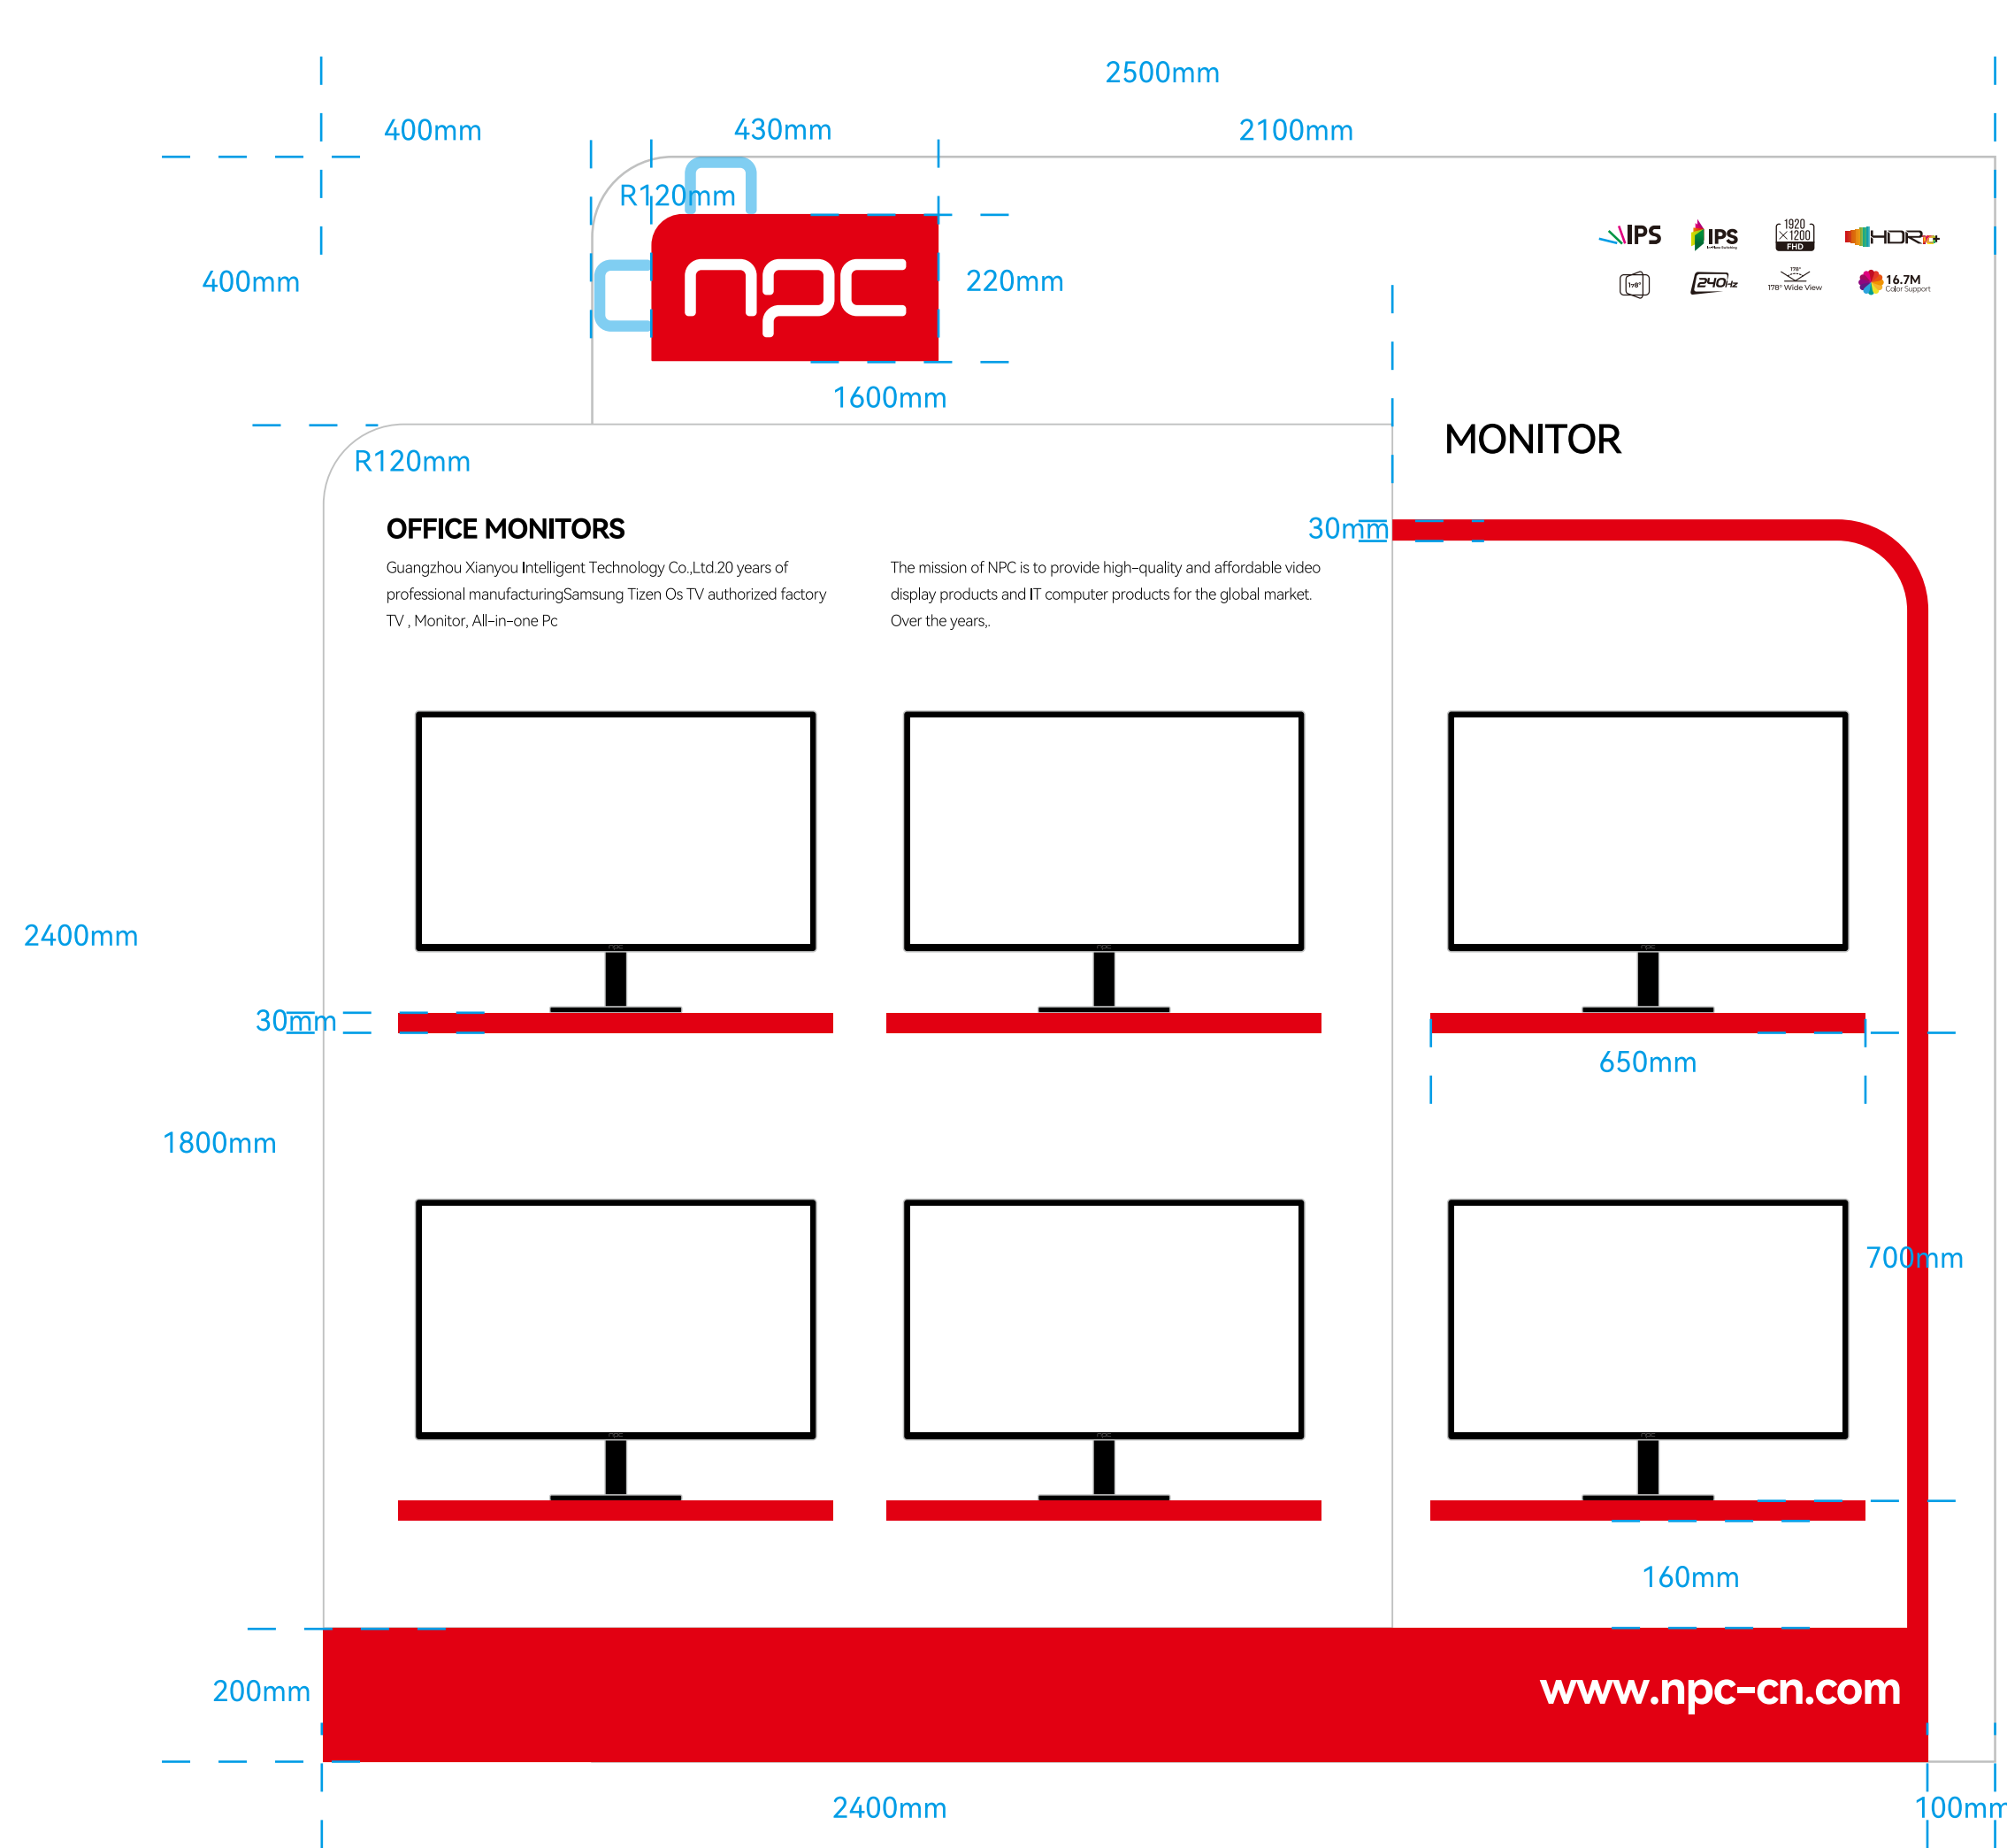

正视图//Front View