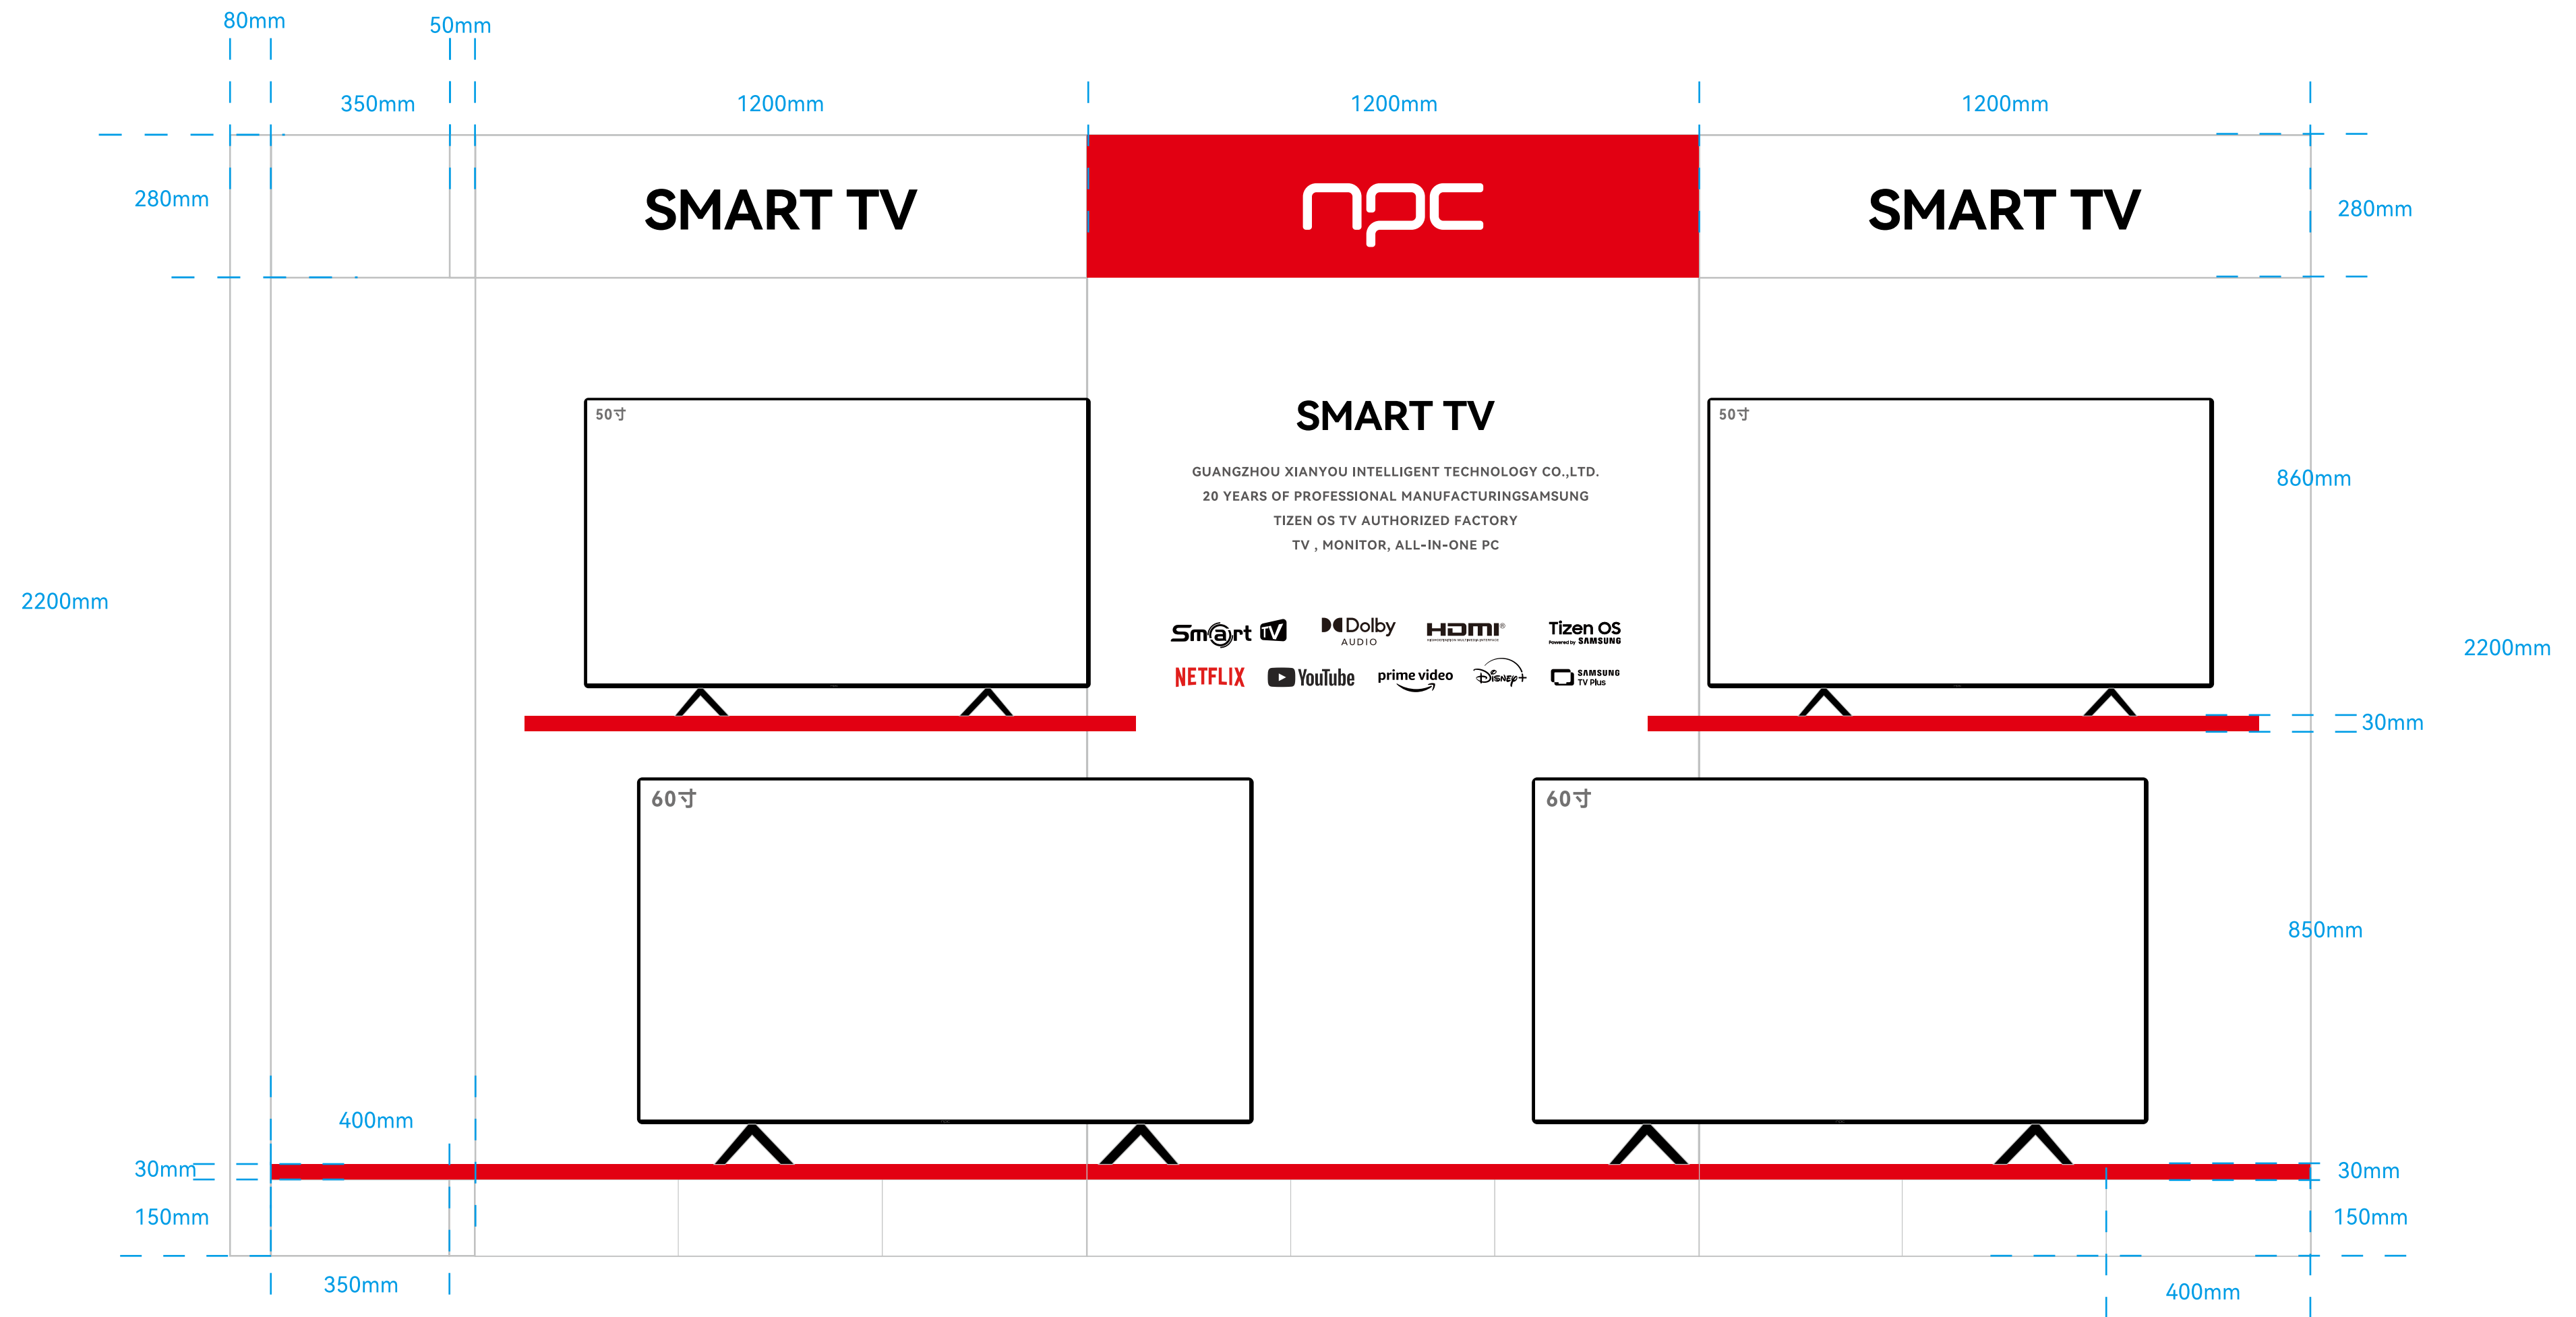

正视图//Front View