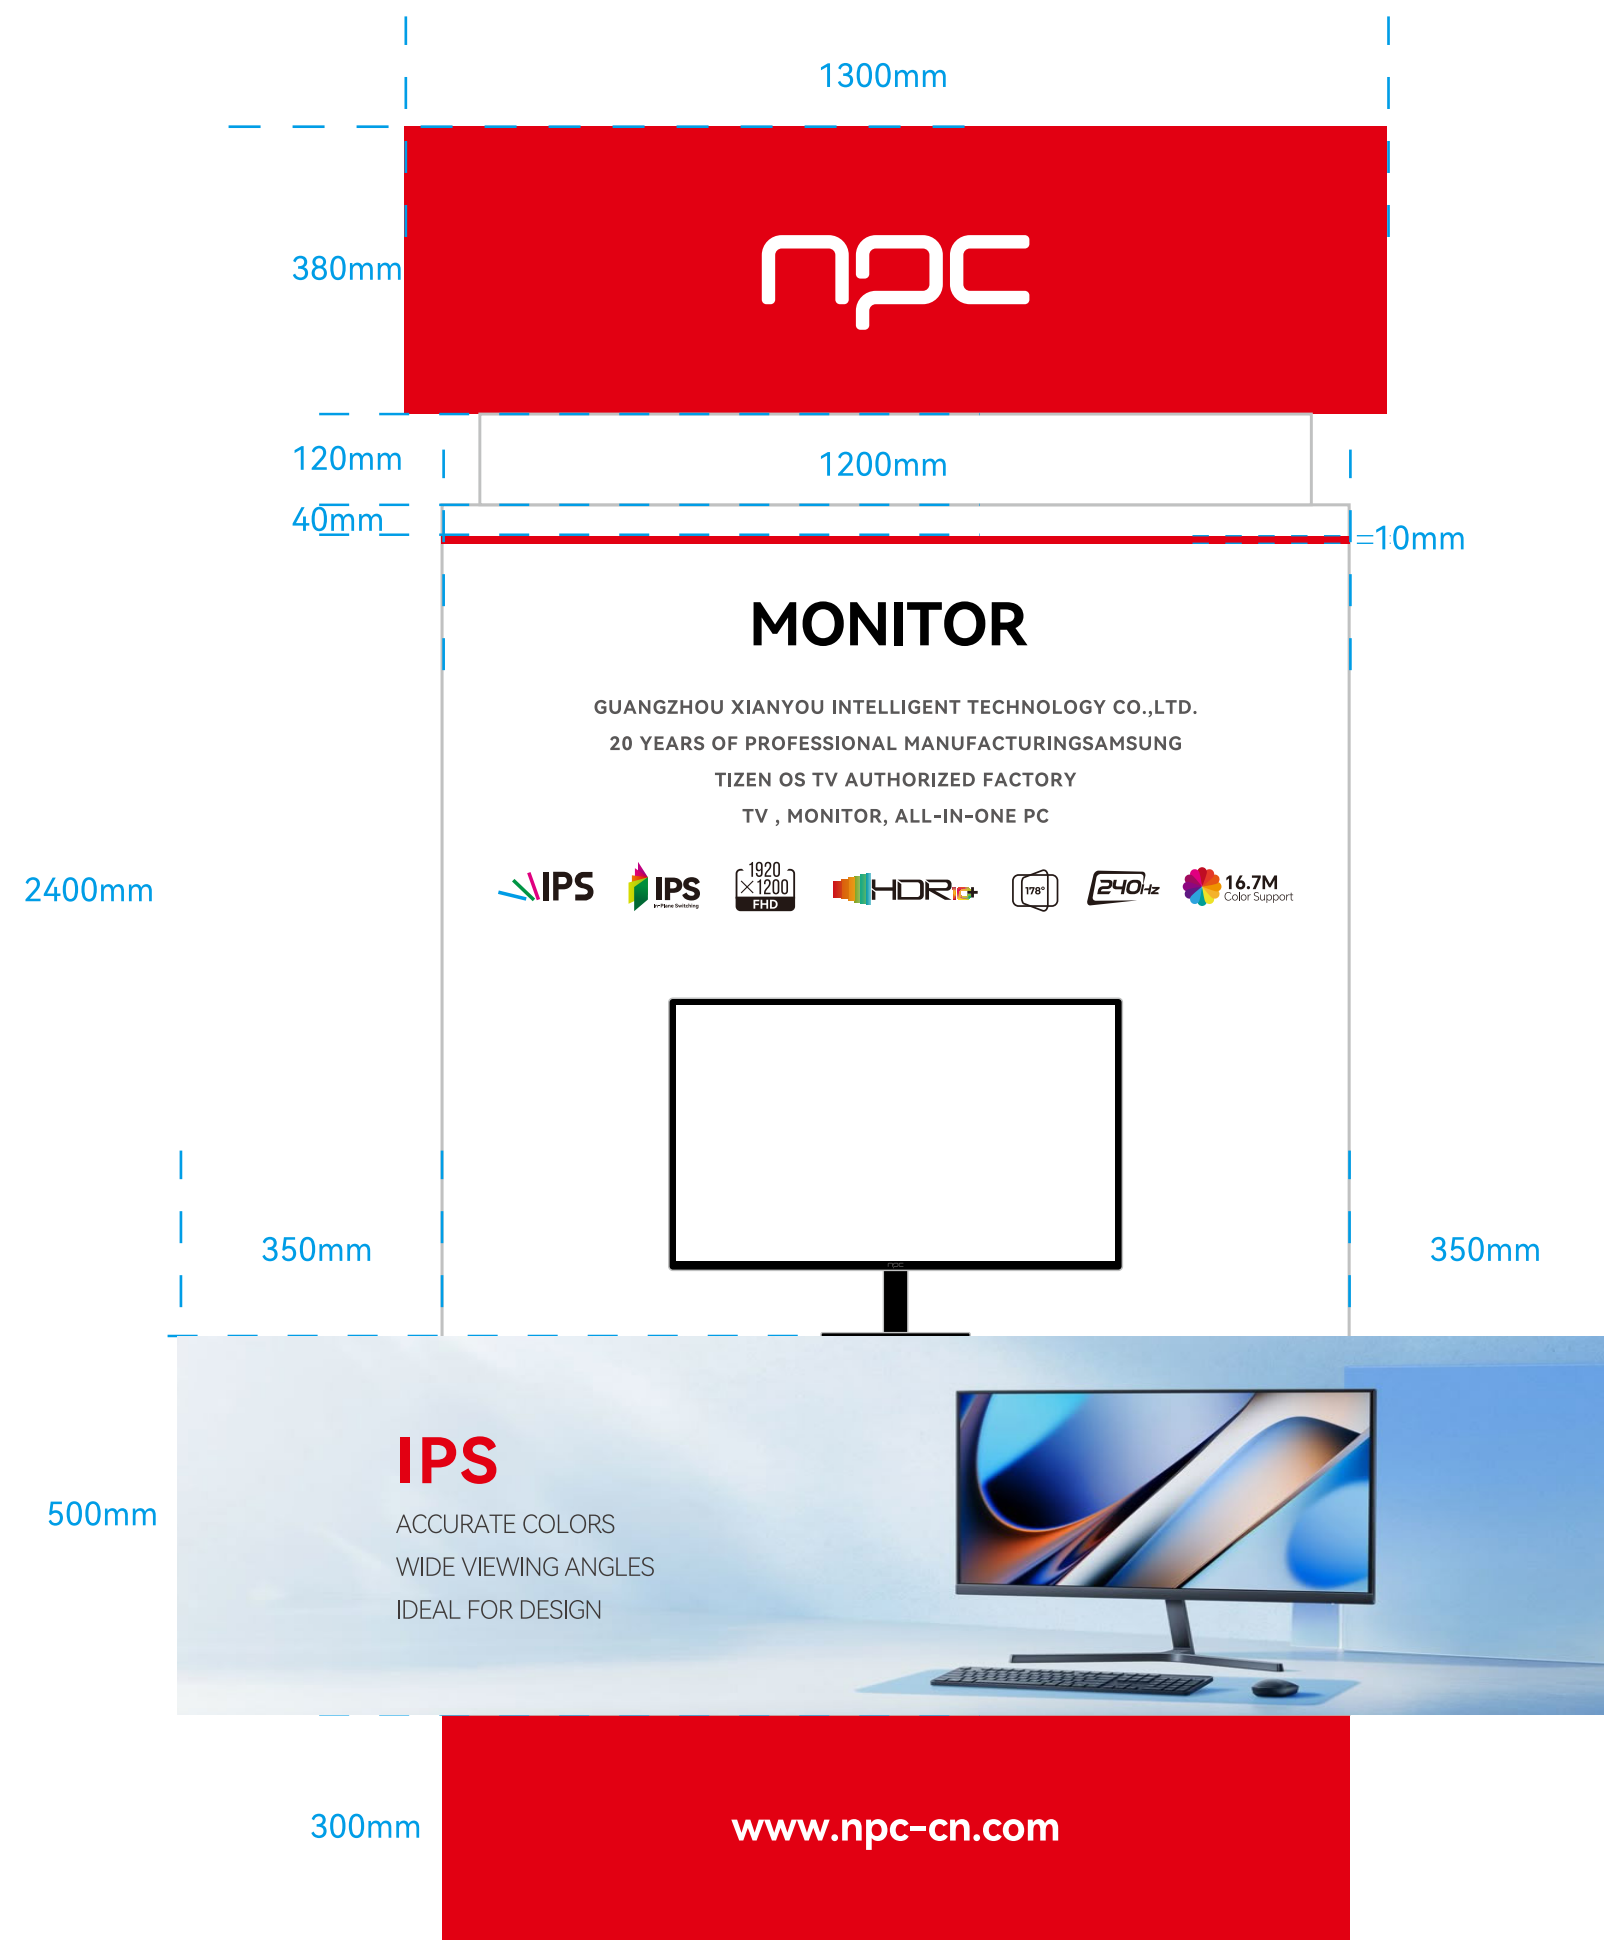

正视图//Front View