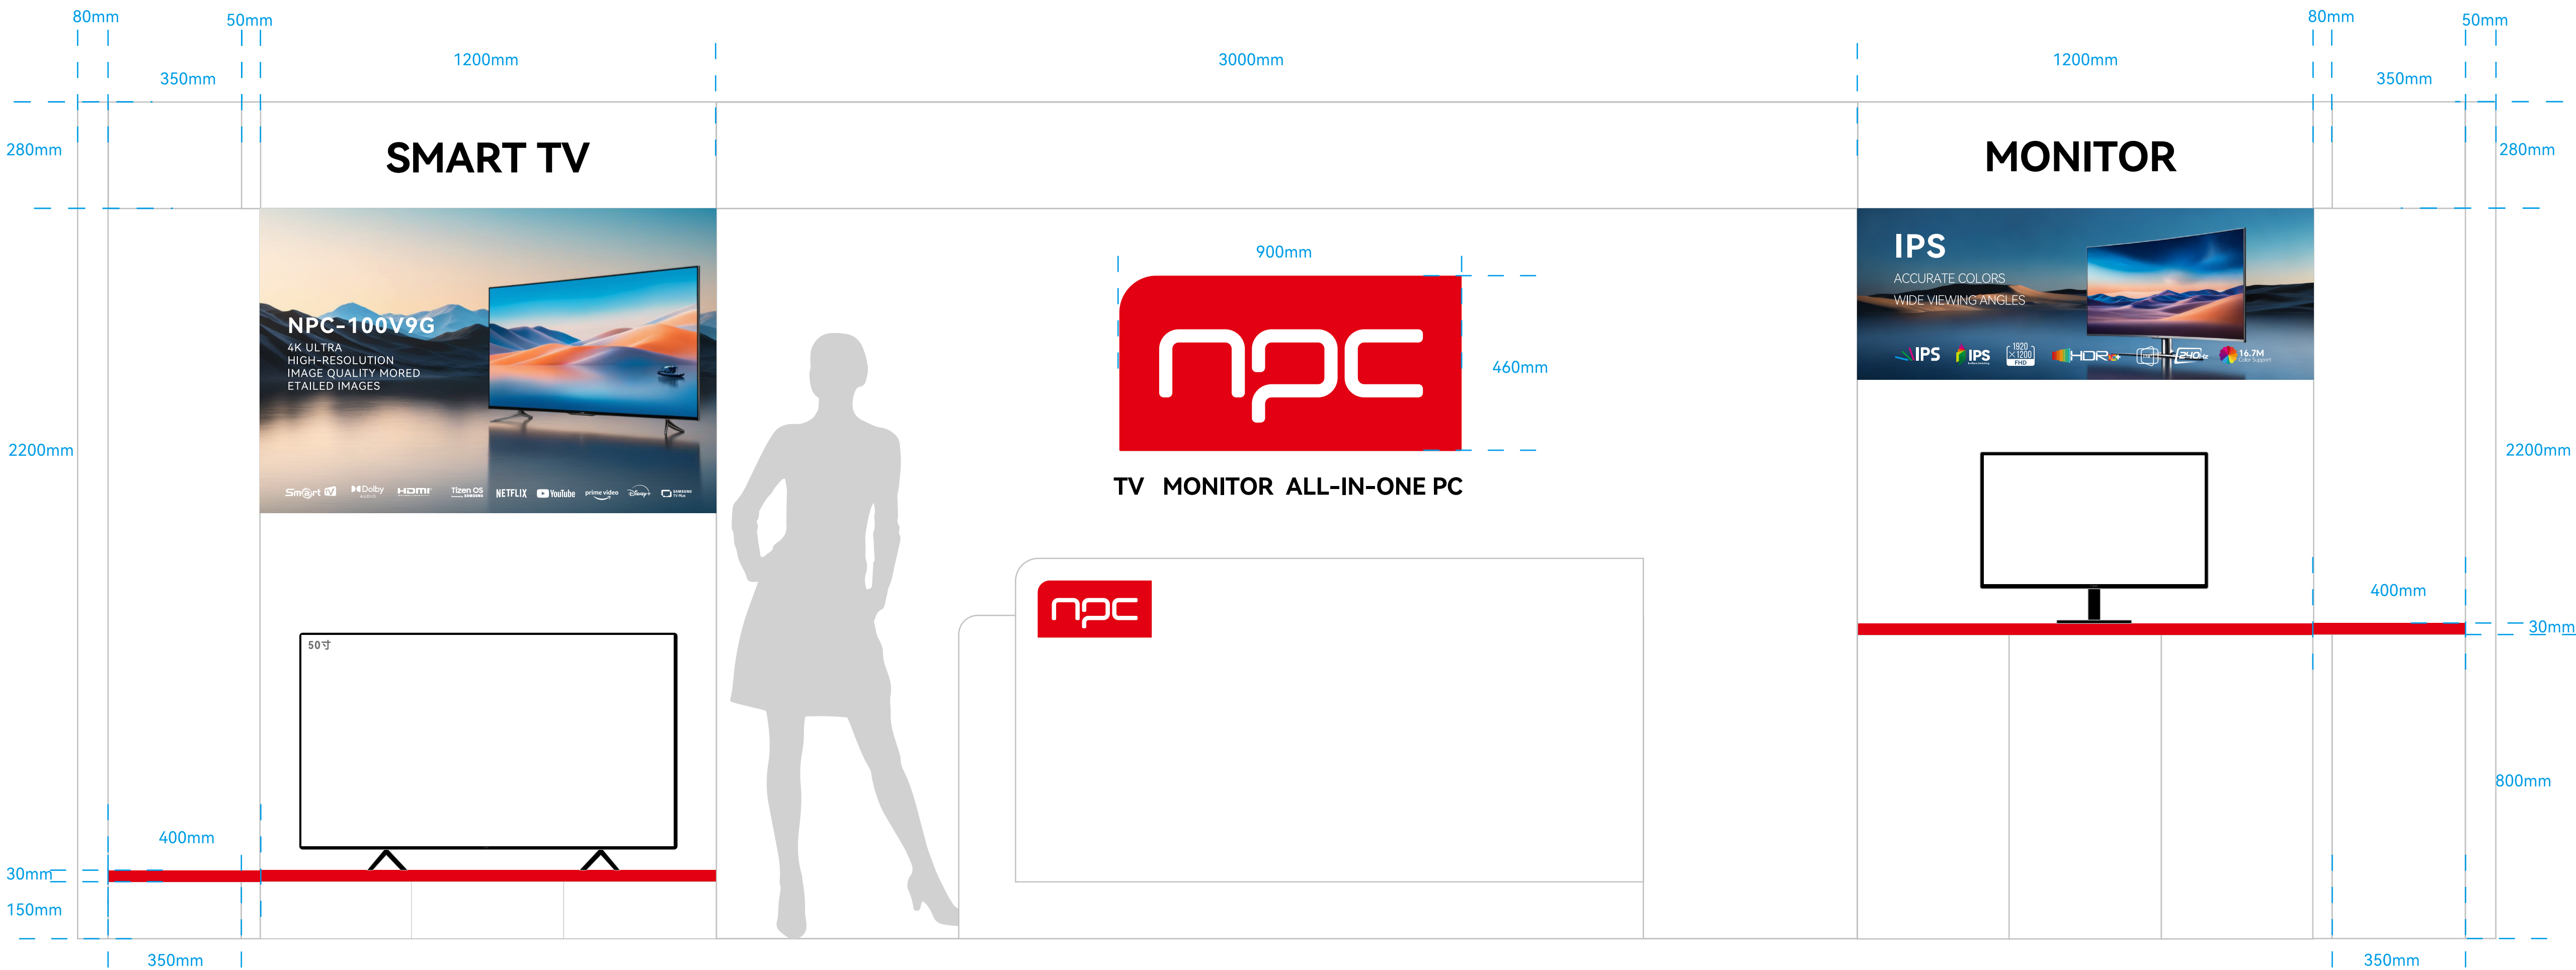

层板
铁龙骨支撑
9mm夹板烤漆
5分光
Display Cabinet Structure:
Laminate Shelf + Iron Keel Support;
Panel Material: 9mm Plywood
with Baked Enamel Finish,
50% Translucent Finish

正视图//Front View

左视图/Left View

右视图/Right View