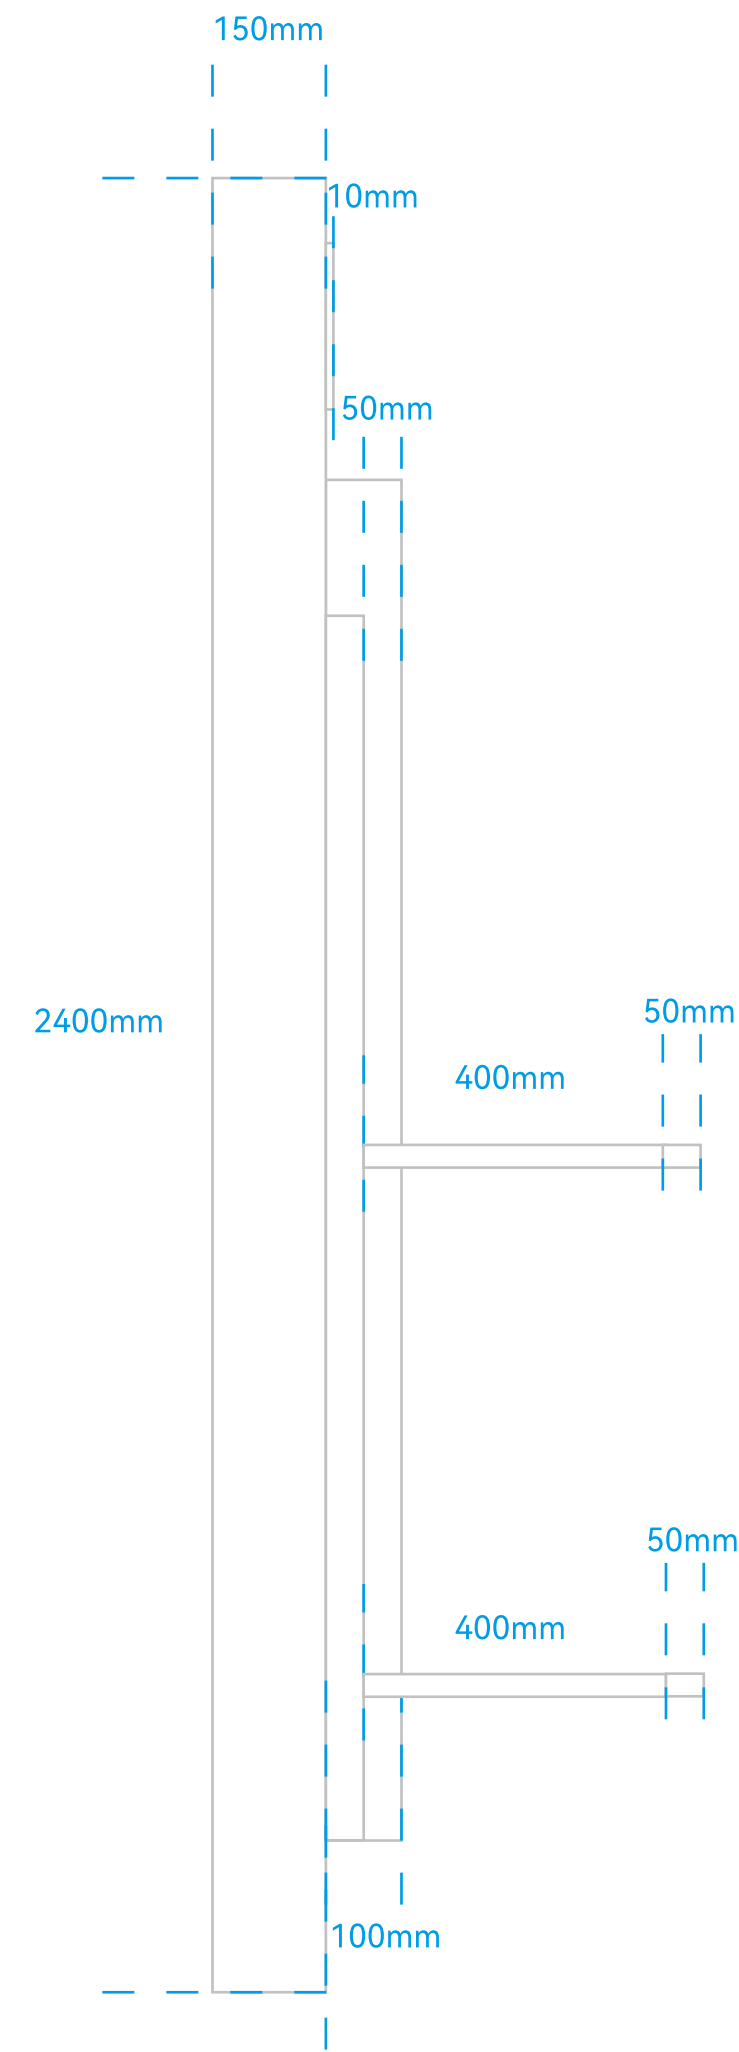

侧视图/Side View