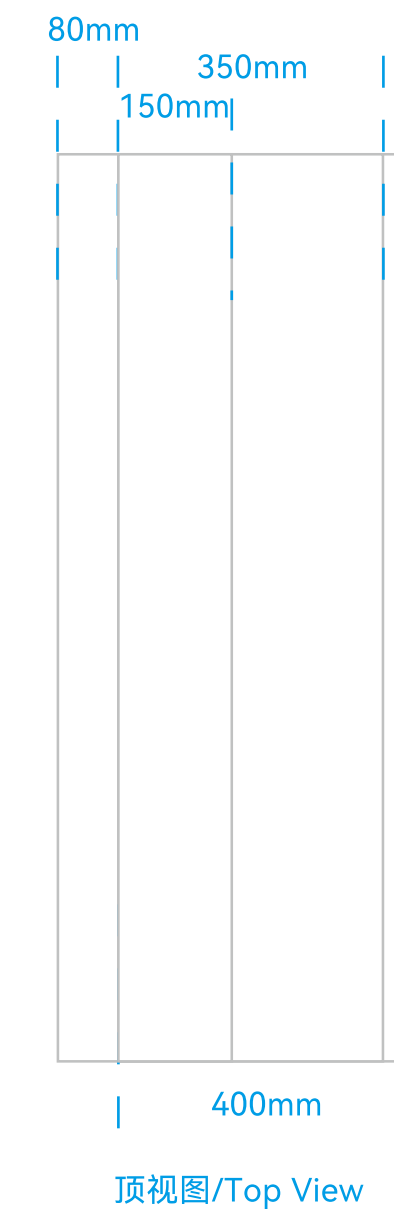

NPC红 (Red)

PANTONE185C
CMYK:C:7 M:100 Y:83 K:0
RGB:R:220 G:6 B:43

NPC白 (White)

PANTONE WHITE
CMYK:C:0 M:0 Y:0 K:0
RGB:R:255 G:255 B:255

面板
5mm夹板烤漆
5分光

Panel:
5mm Plywood with Baked Enamel Finish,
50% Translucent Finish