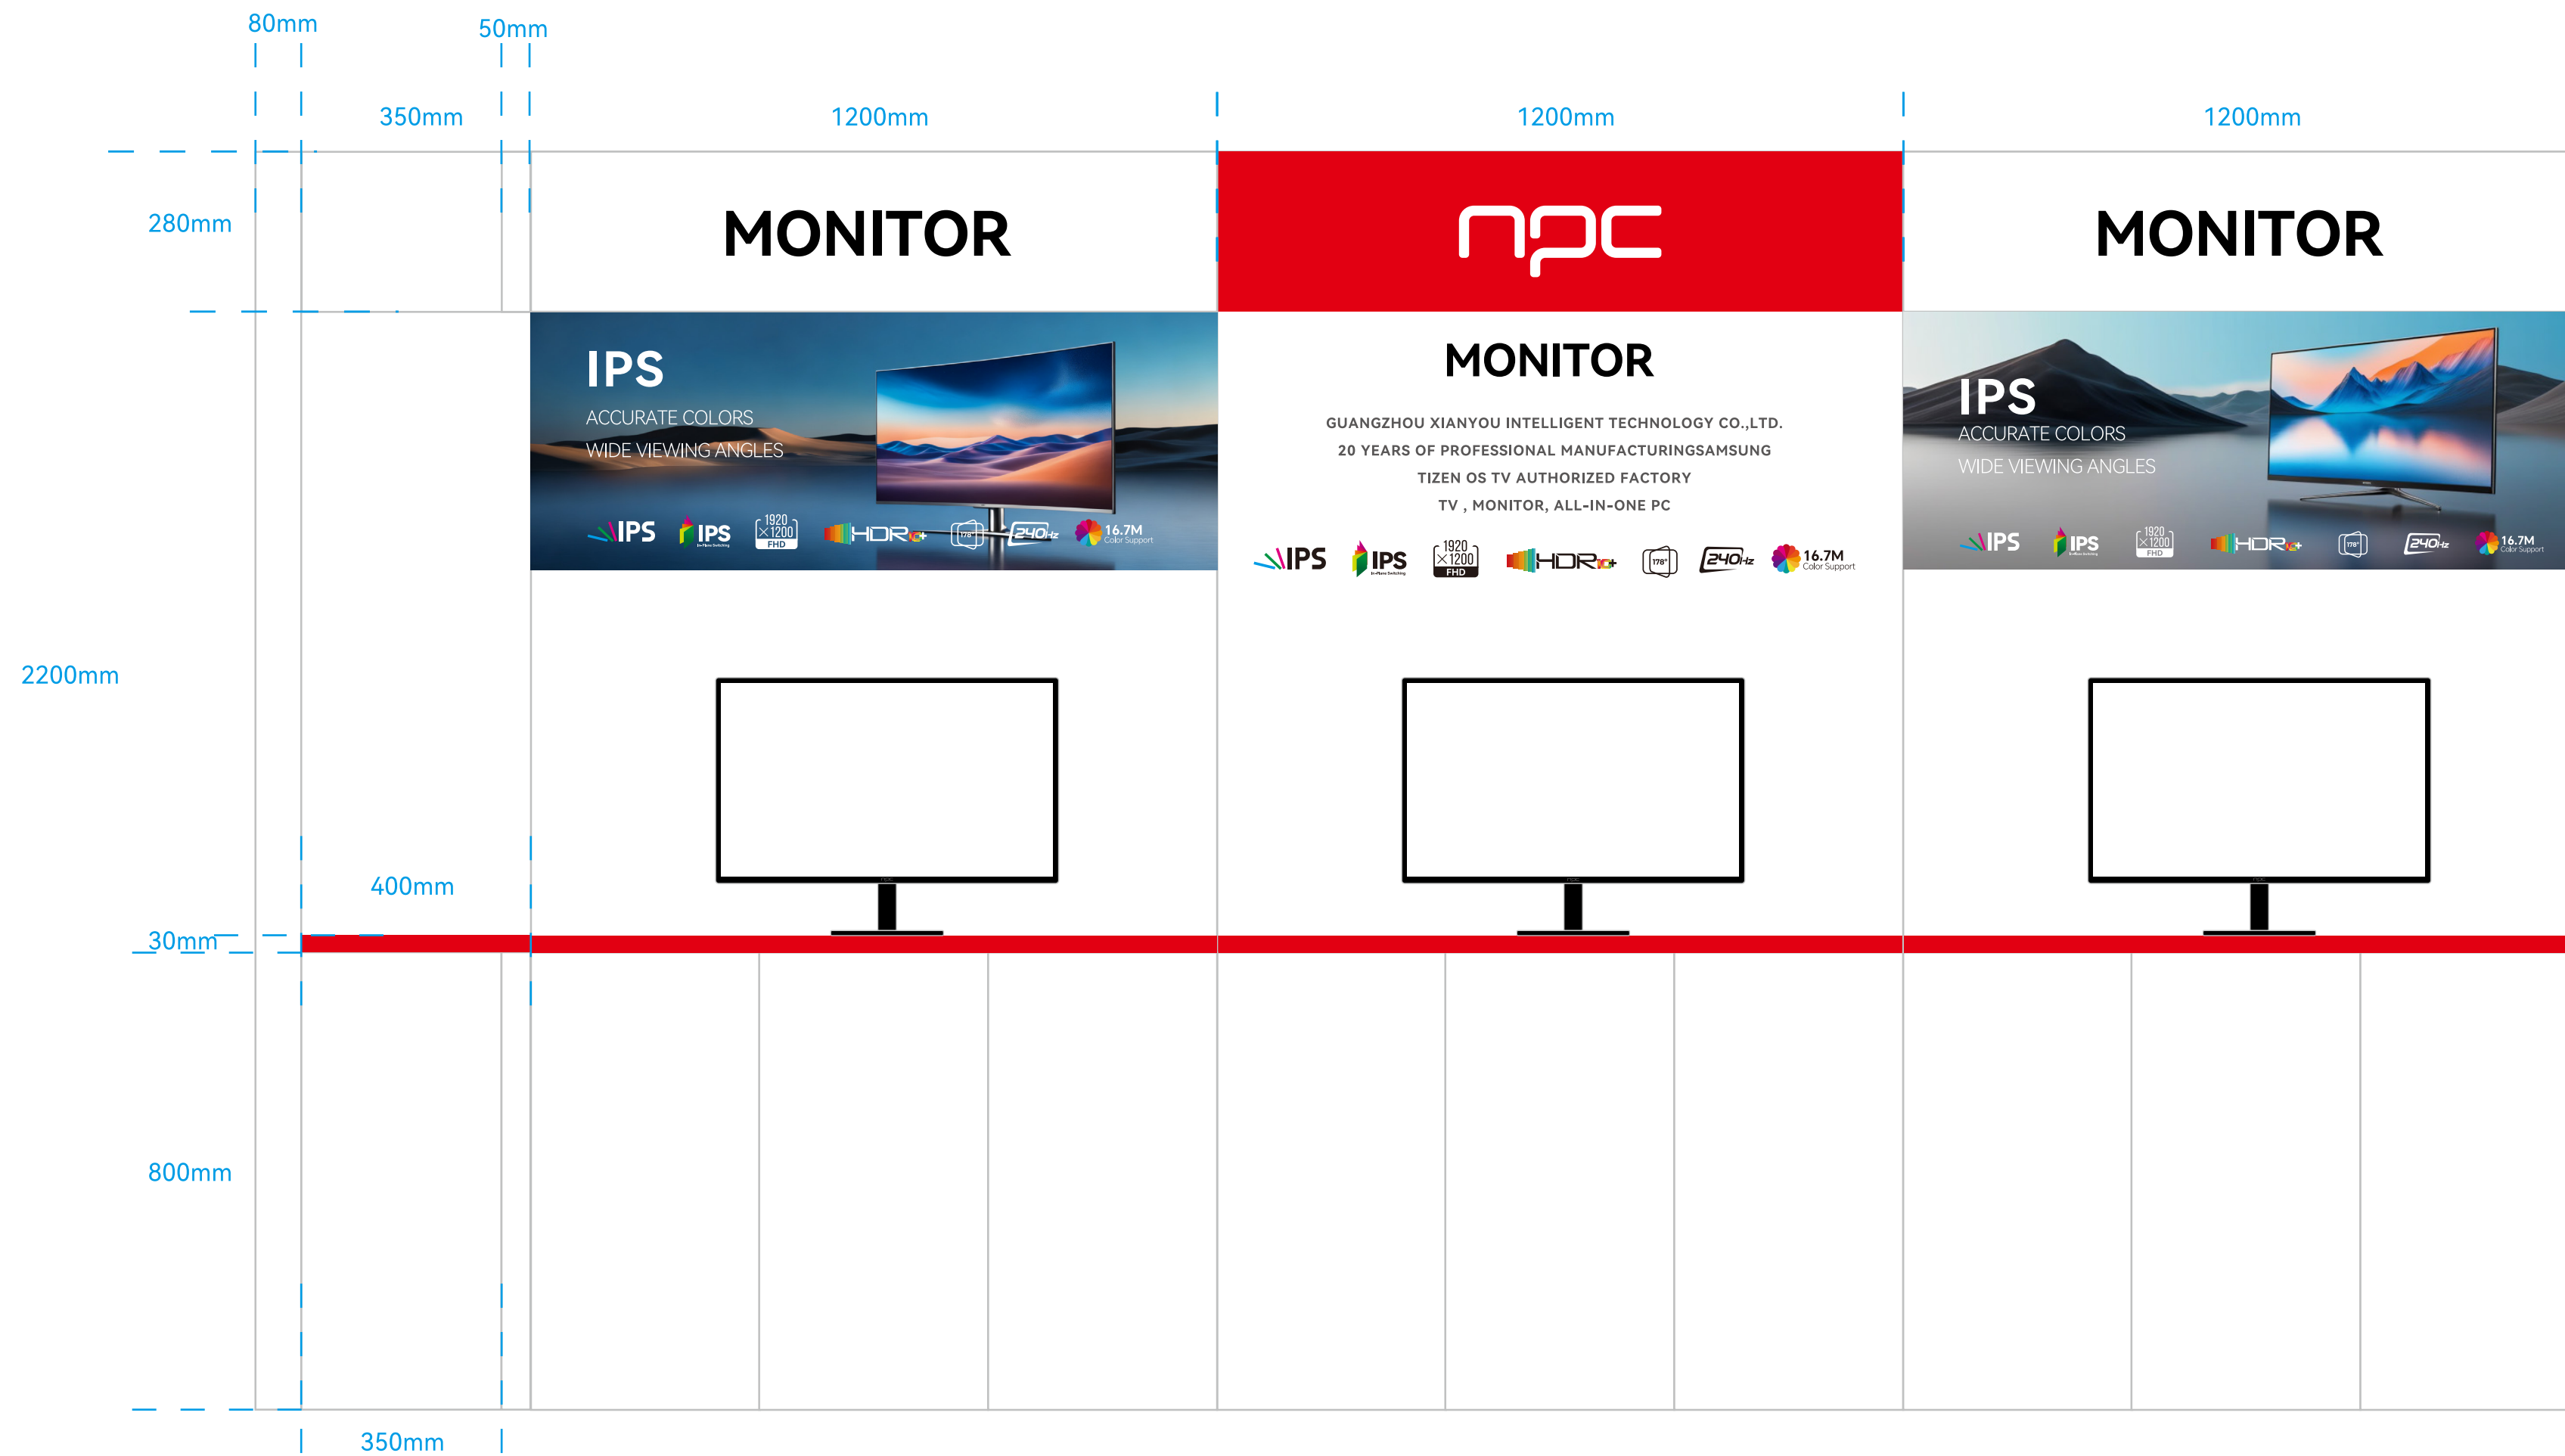

正视图//Front View