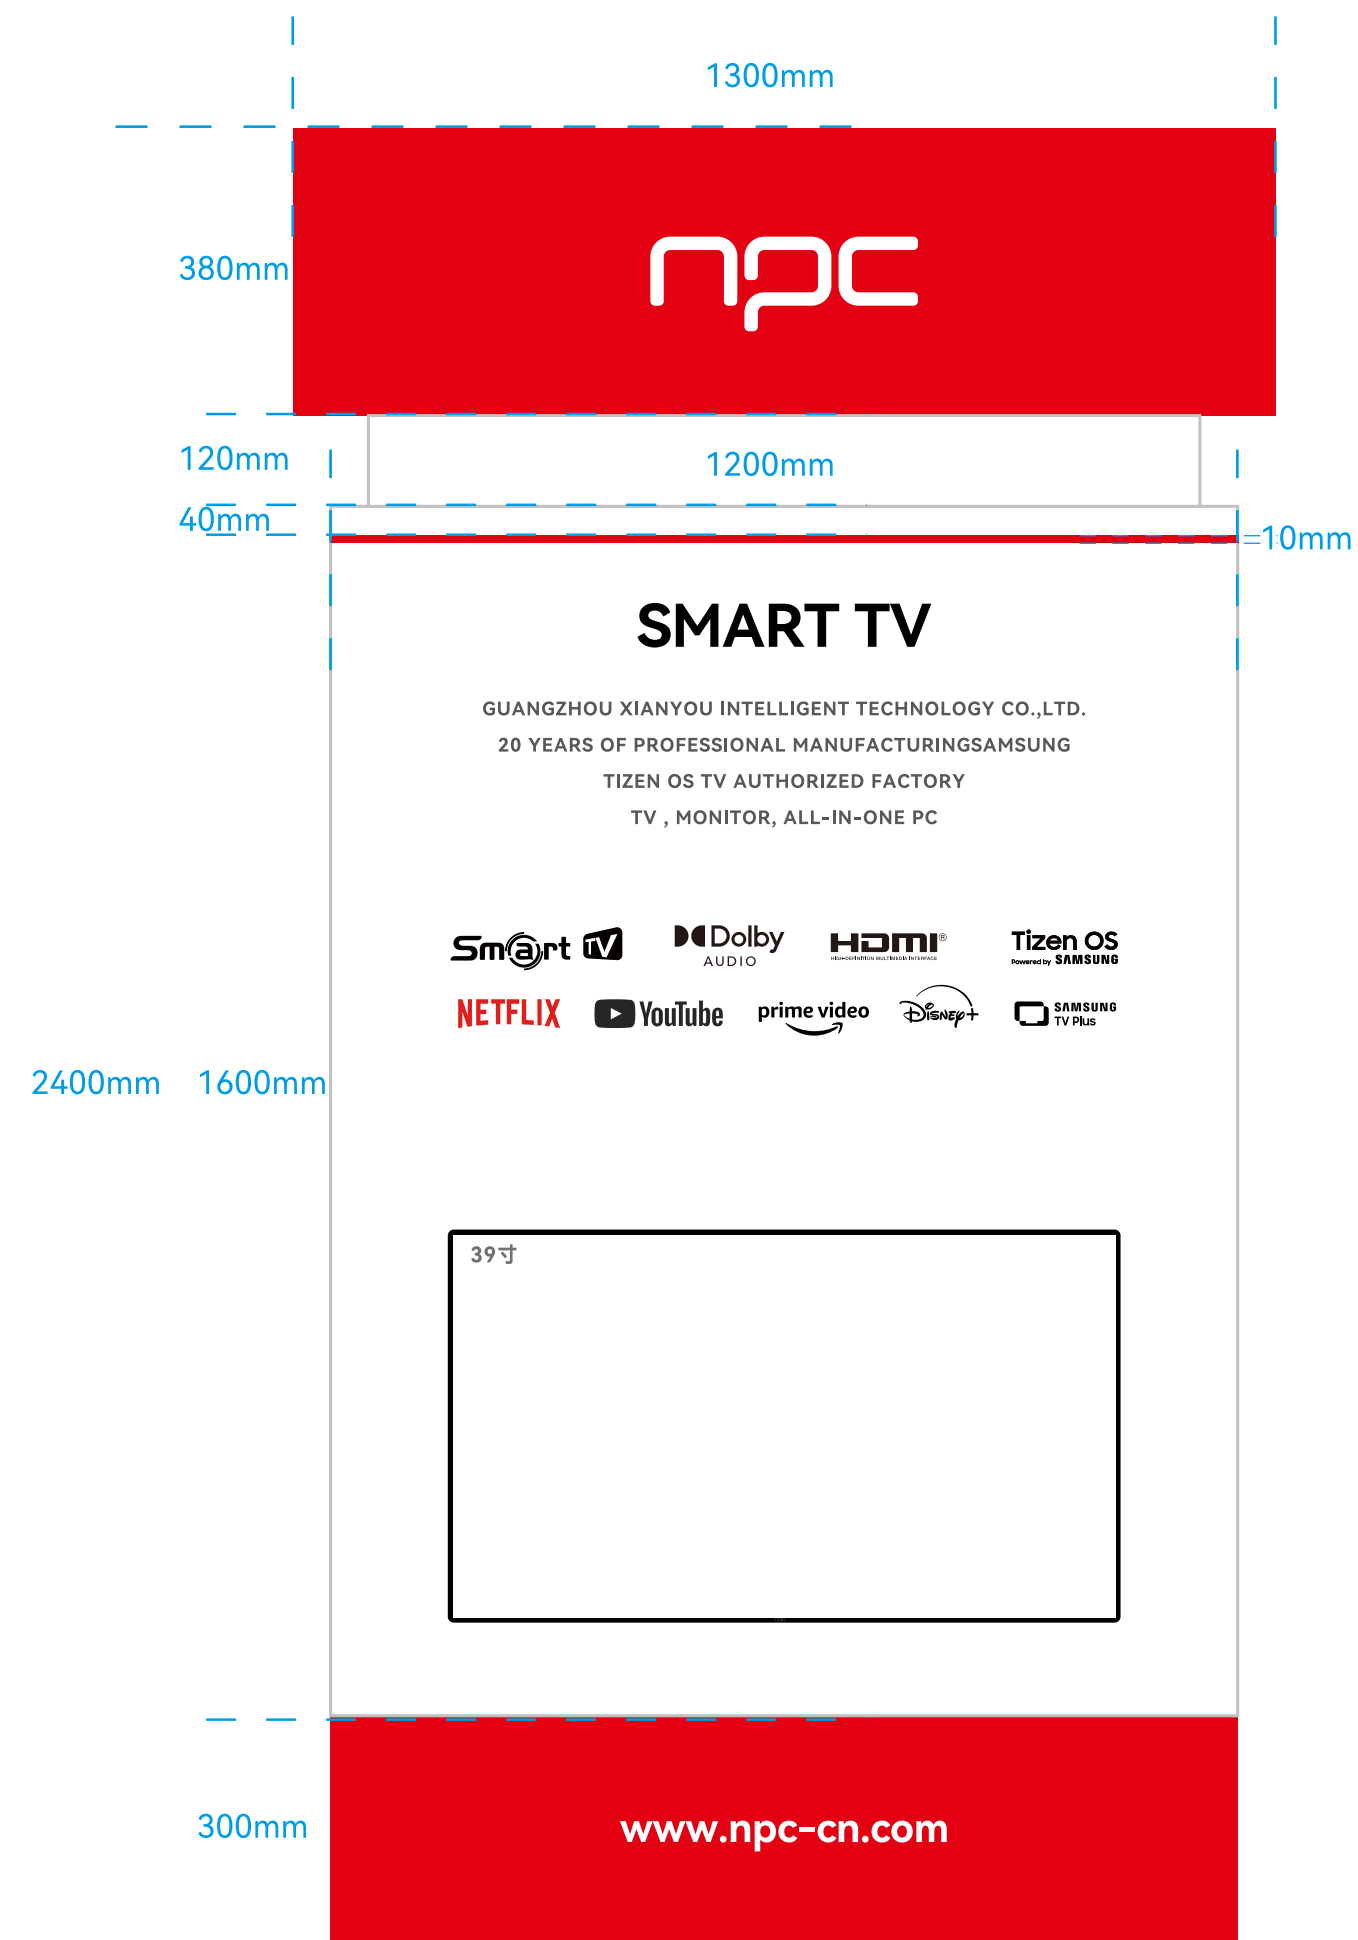

侧视图/Side View