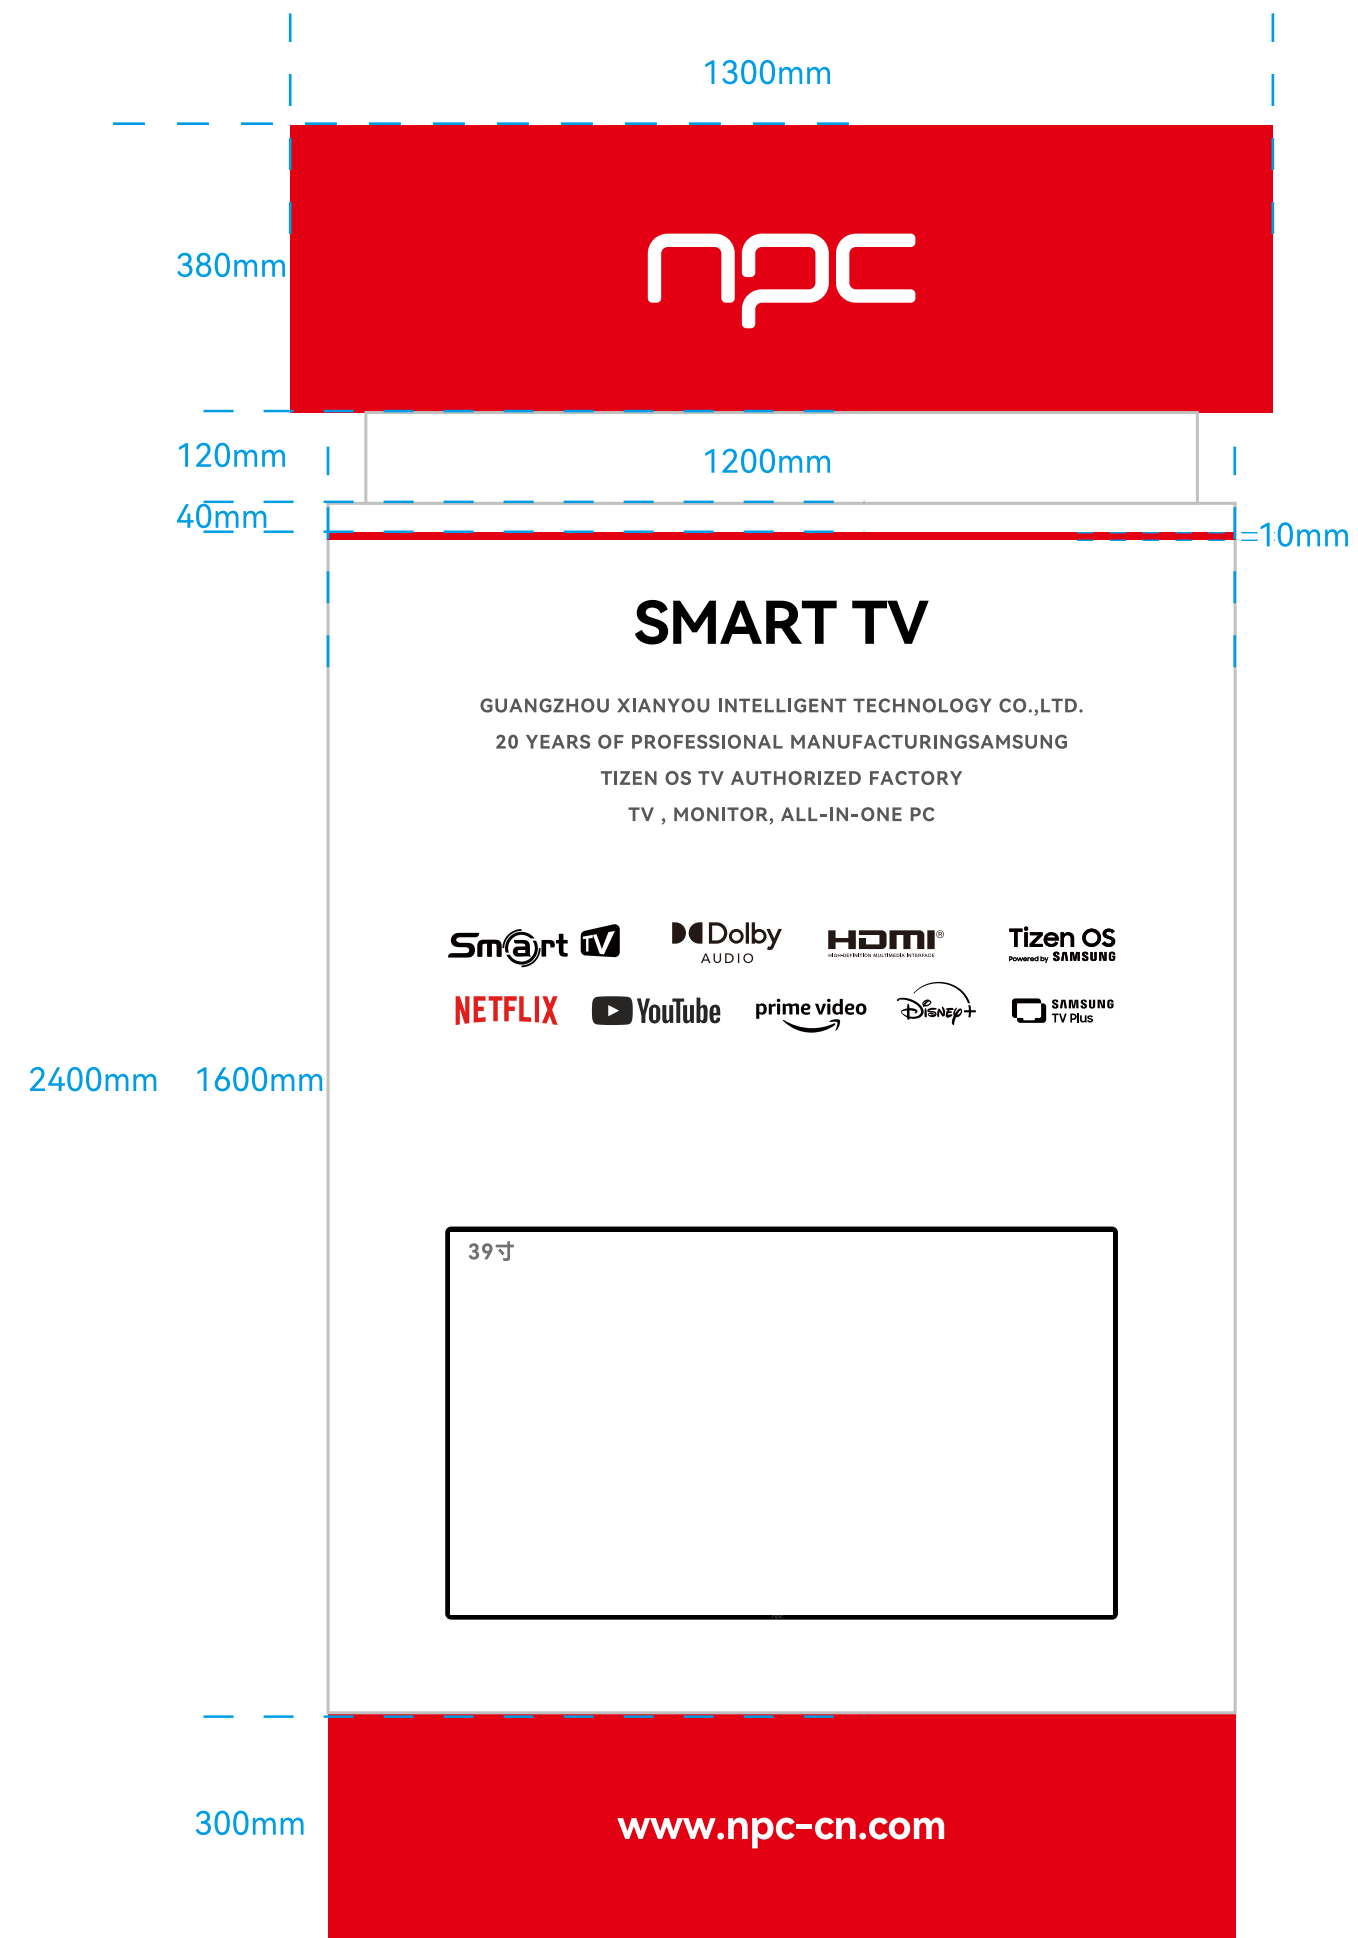

侧视图/Side View