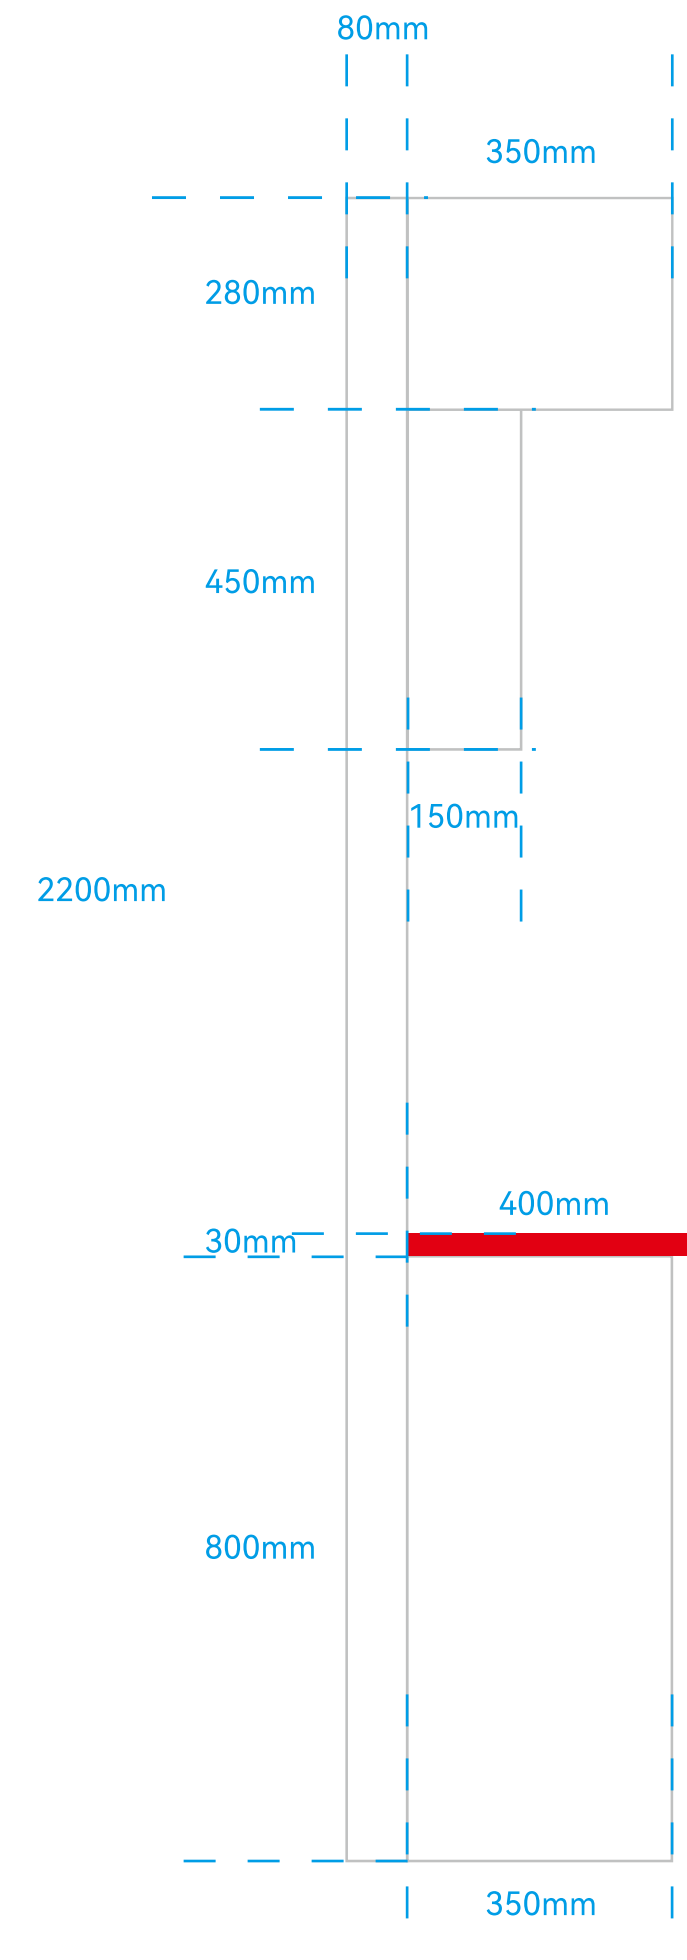

侧视图/Side View