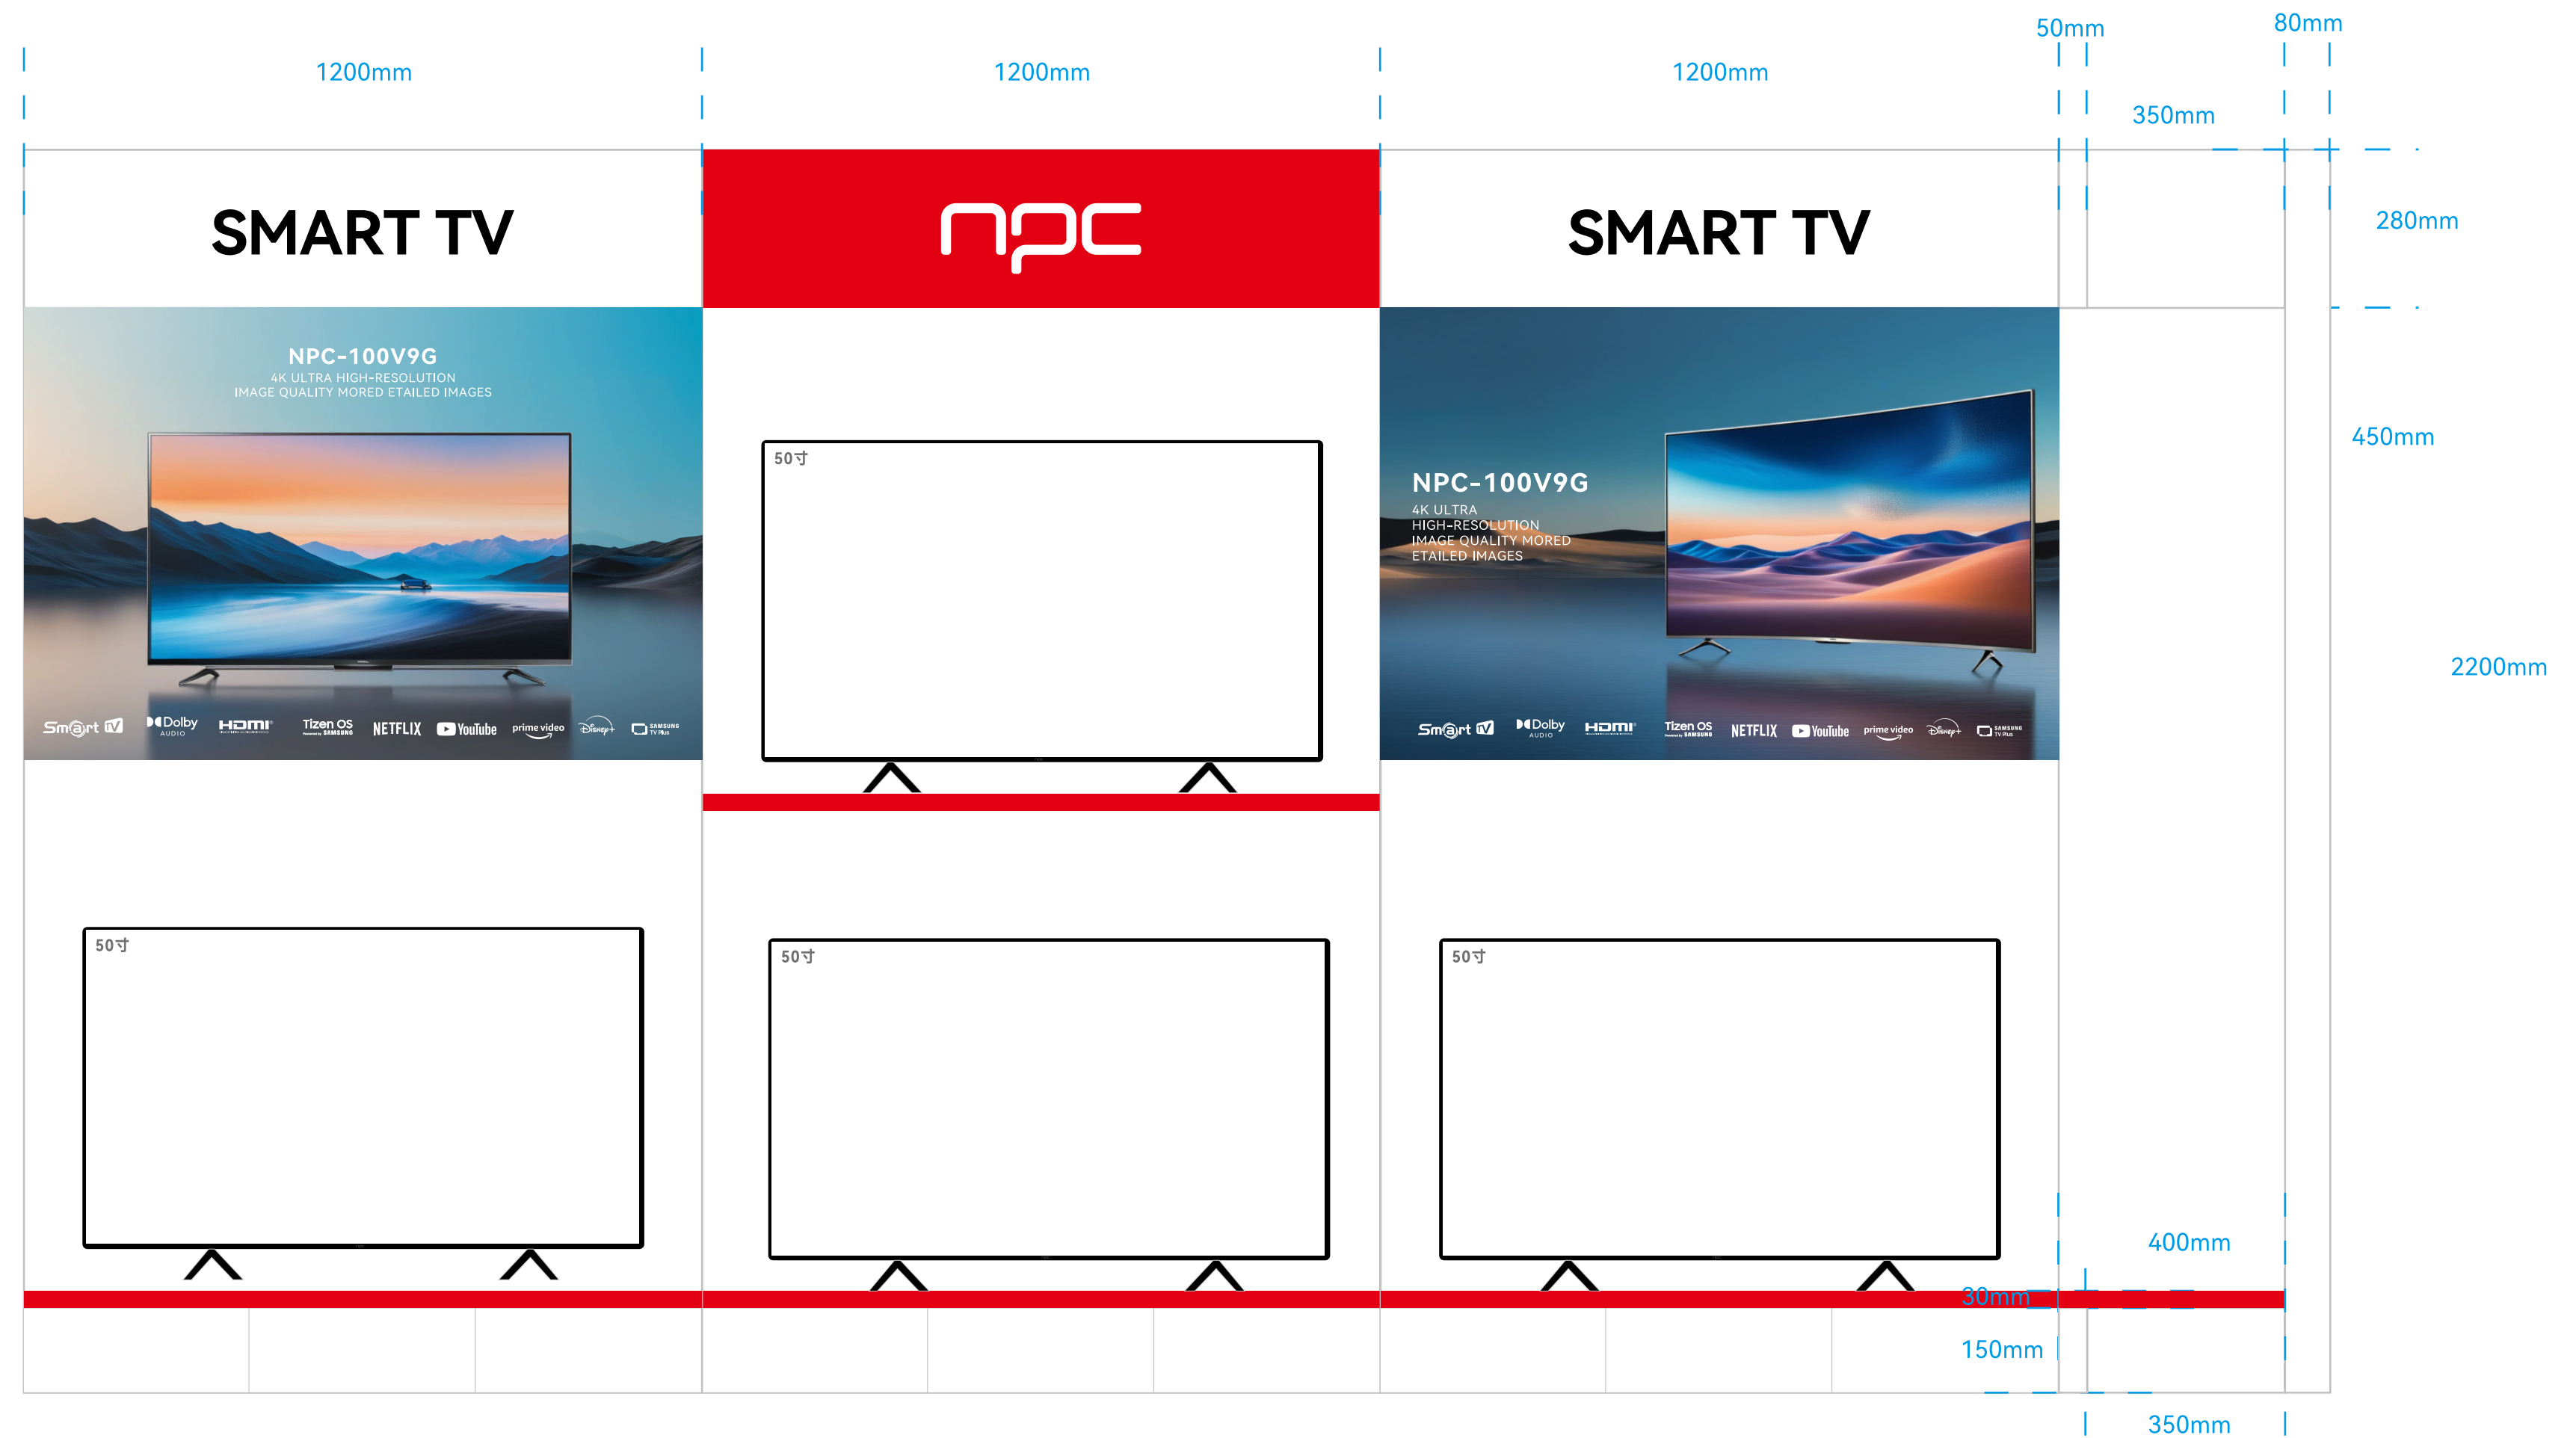

层板
铁龙骨支撑
9mm夹板烤漆
5分光
Display Cabinet Structure:
Laminate Shelf + Iron Keel Support;
Panel Material: 9mm Plywood
with Baked Enamel Finish,
50% Translucent Finish

正视图//Front View

左视图/Left View

右视图/Right View