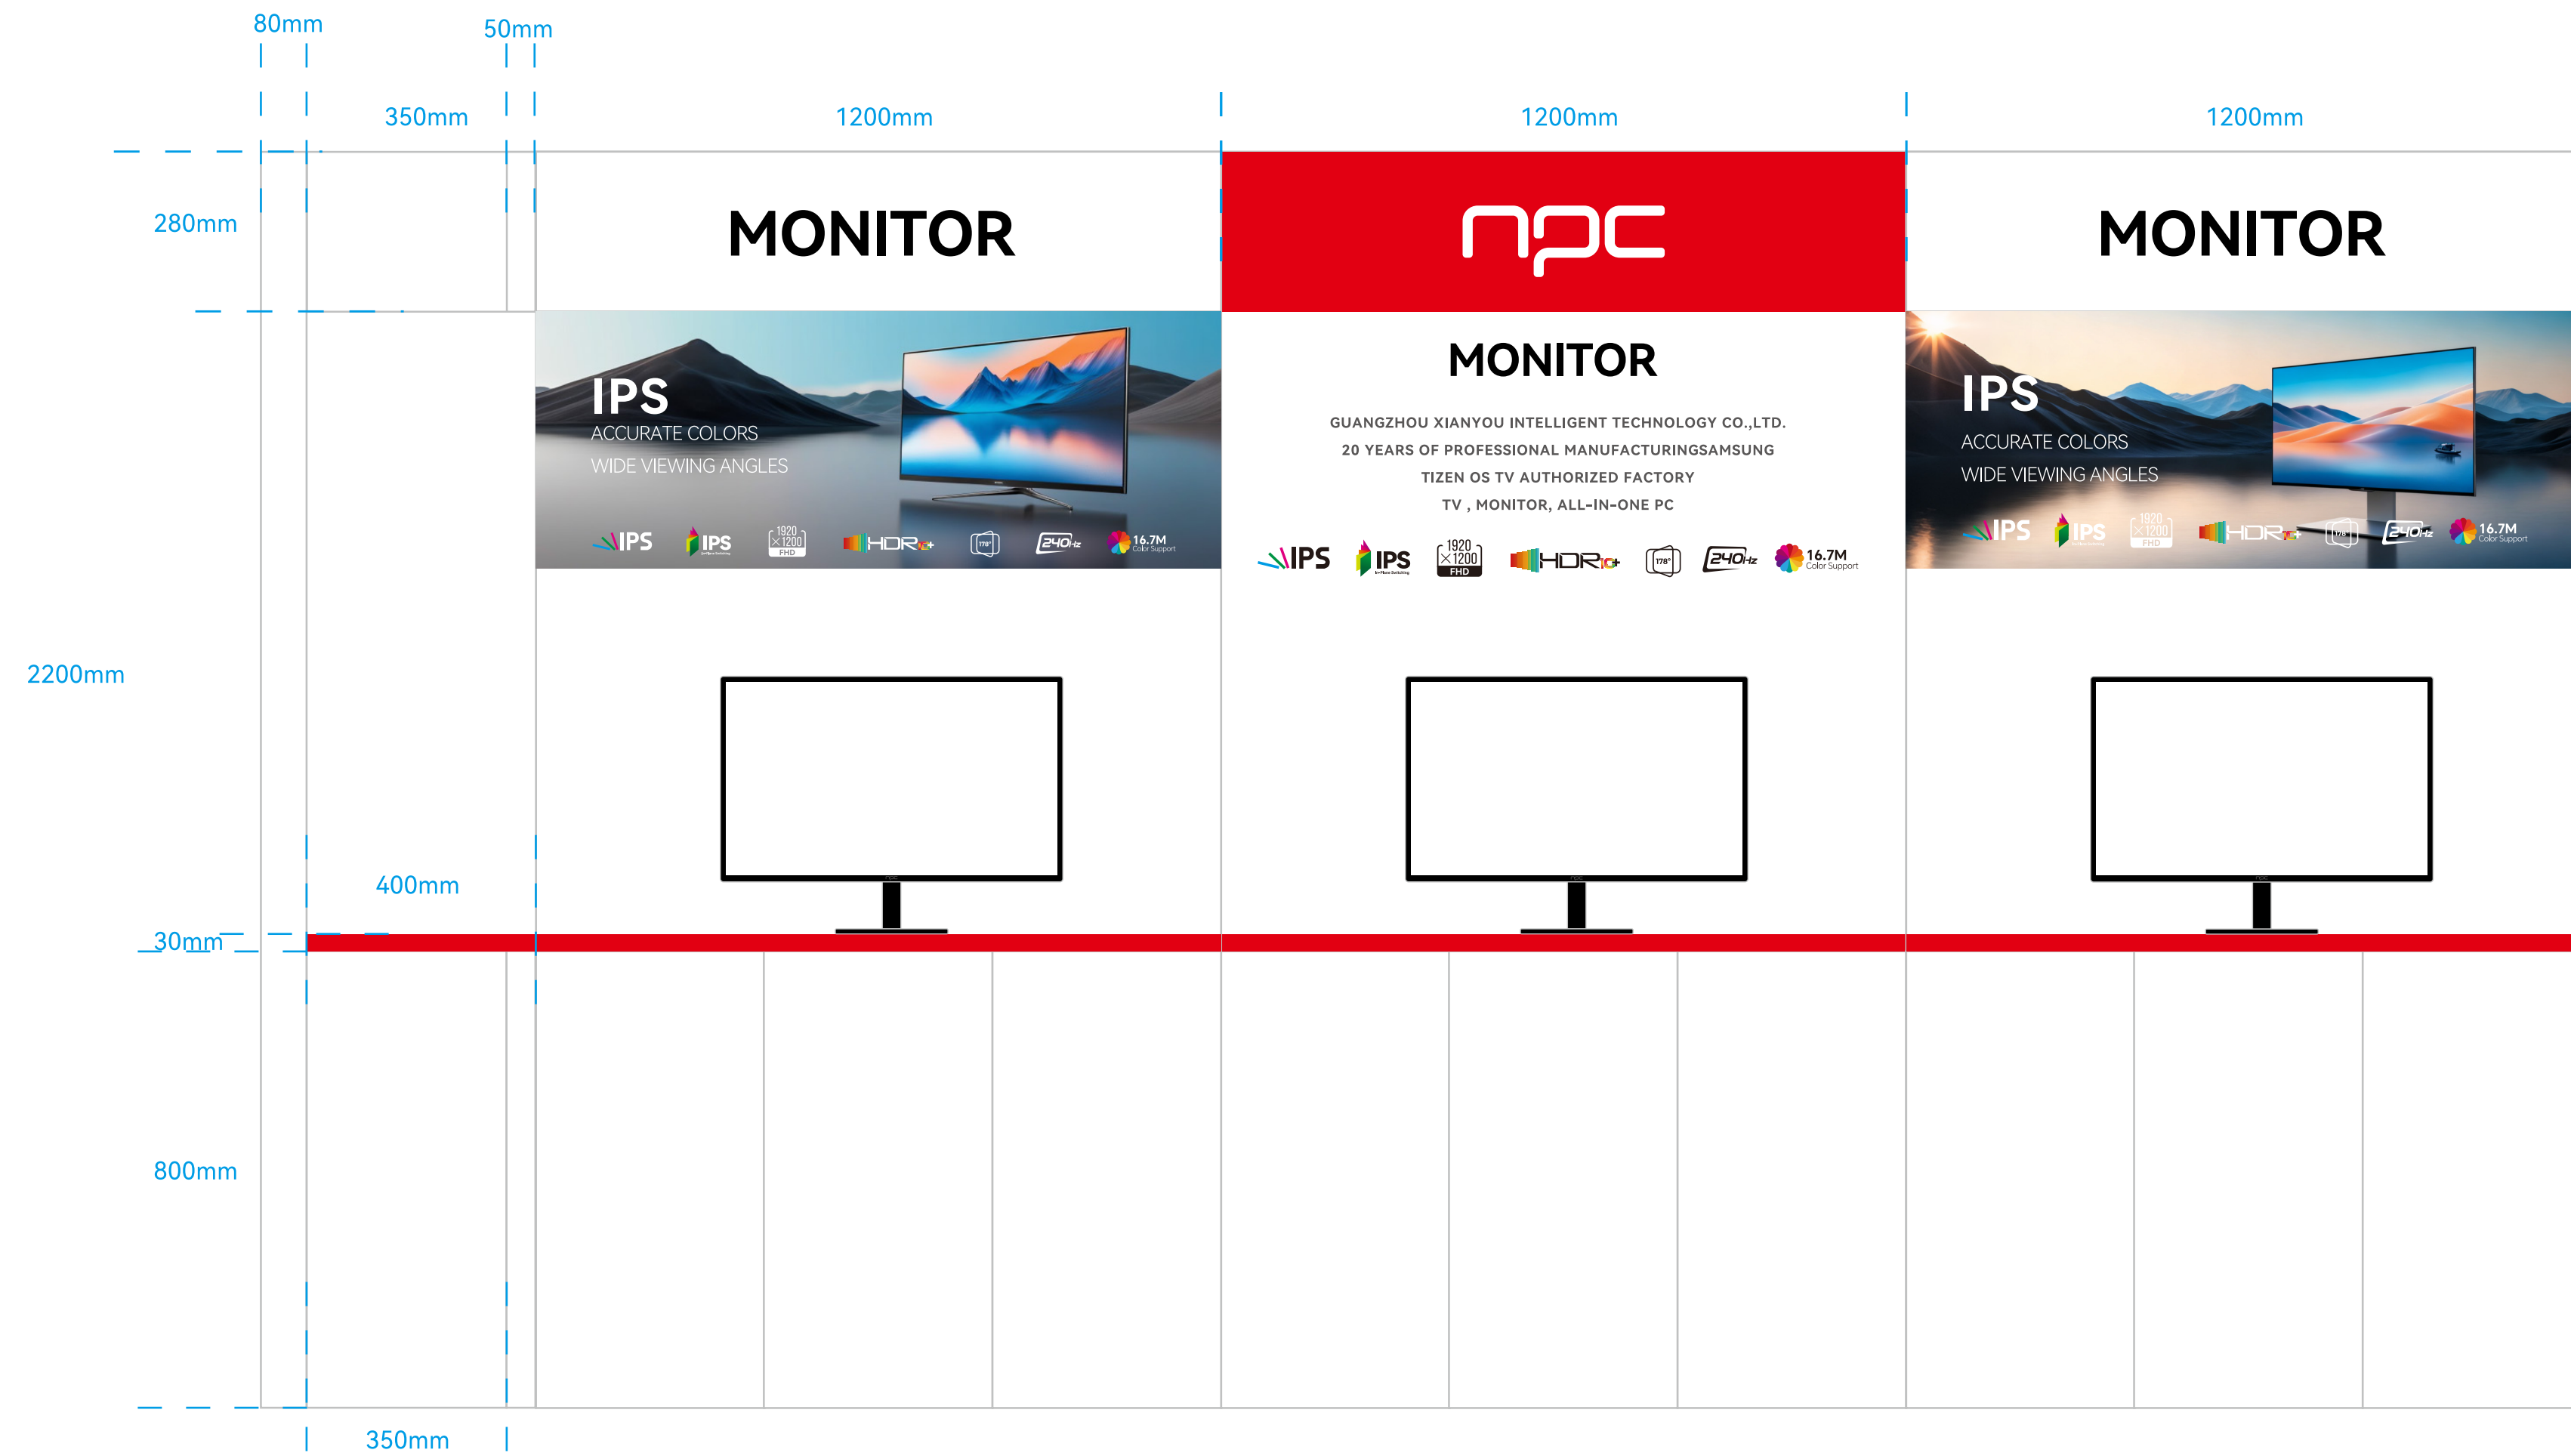

层板
铁龙骨支撑
9mm夹板烤漆
5分光
Display Cabinet Structure:
Laminate Shelf + Iron Keel Support;
Panel Material: 9mm Plywood
with Baked Enamel Finish,
50% Translucent Finish

正视图//Front View

左视图/Left View

右视图/Right View