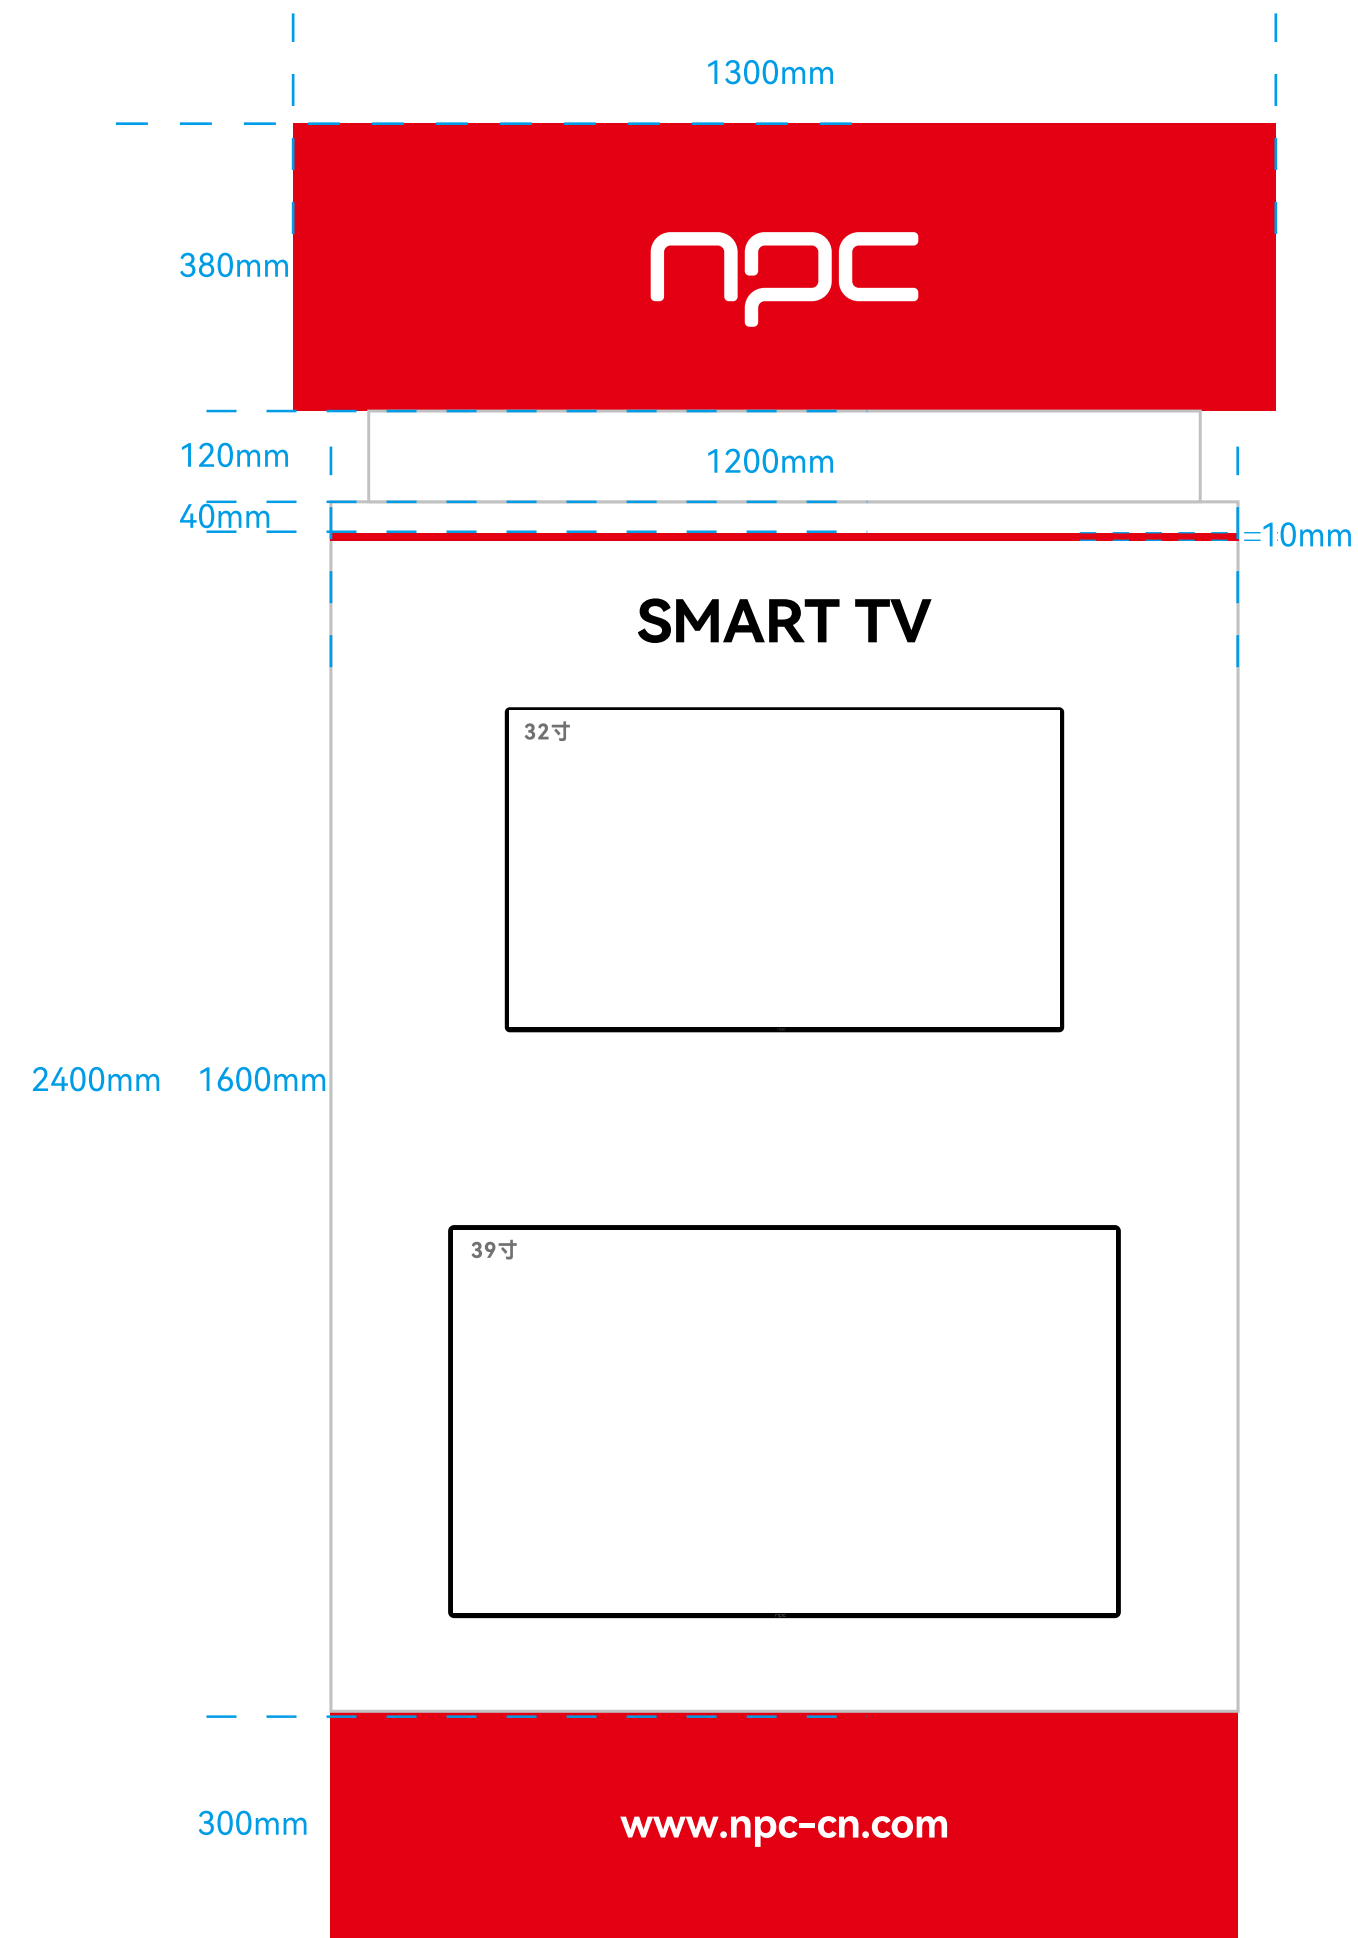

正视图//Front View