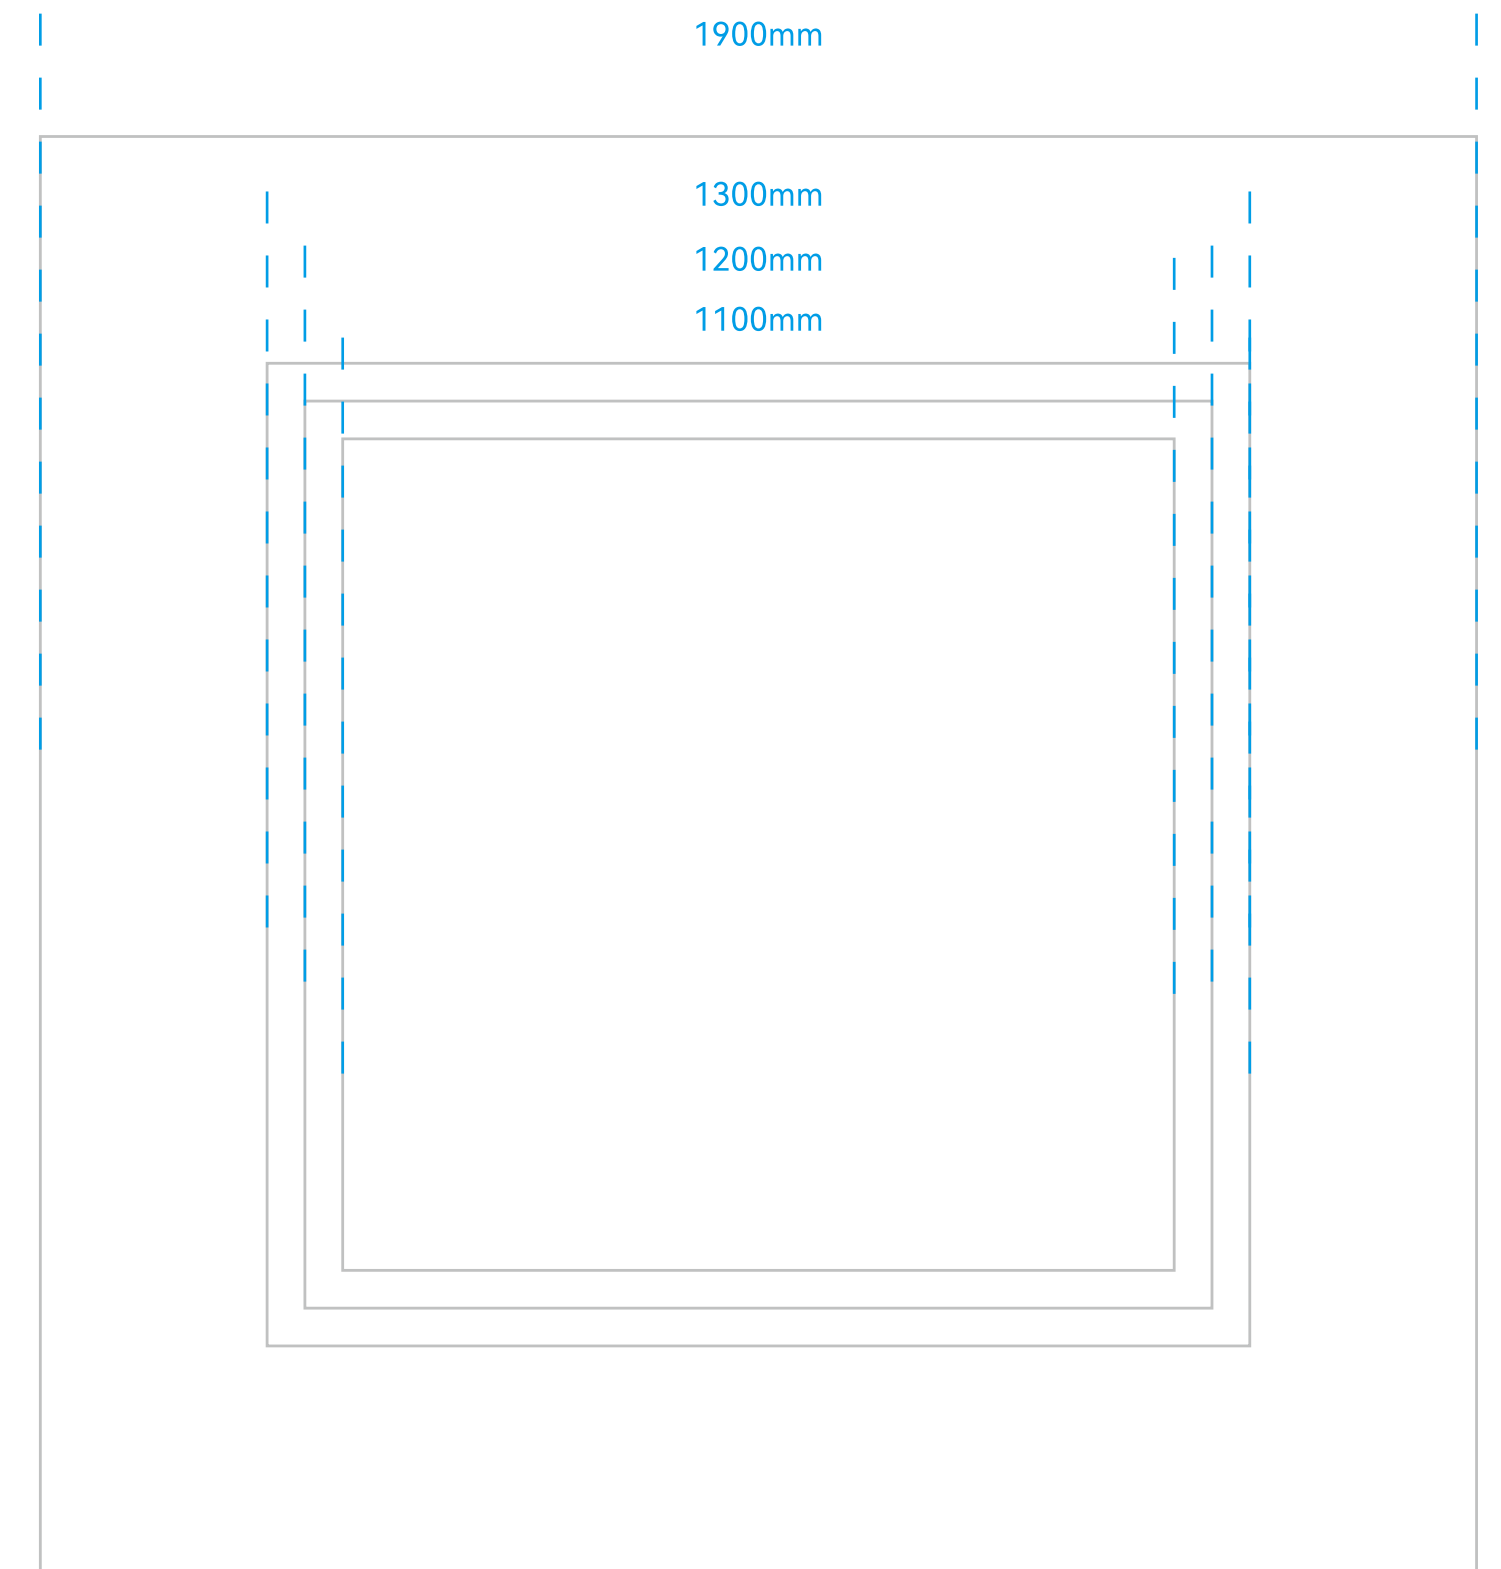

顶视图/Top View